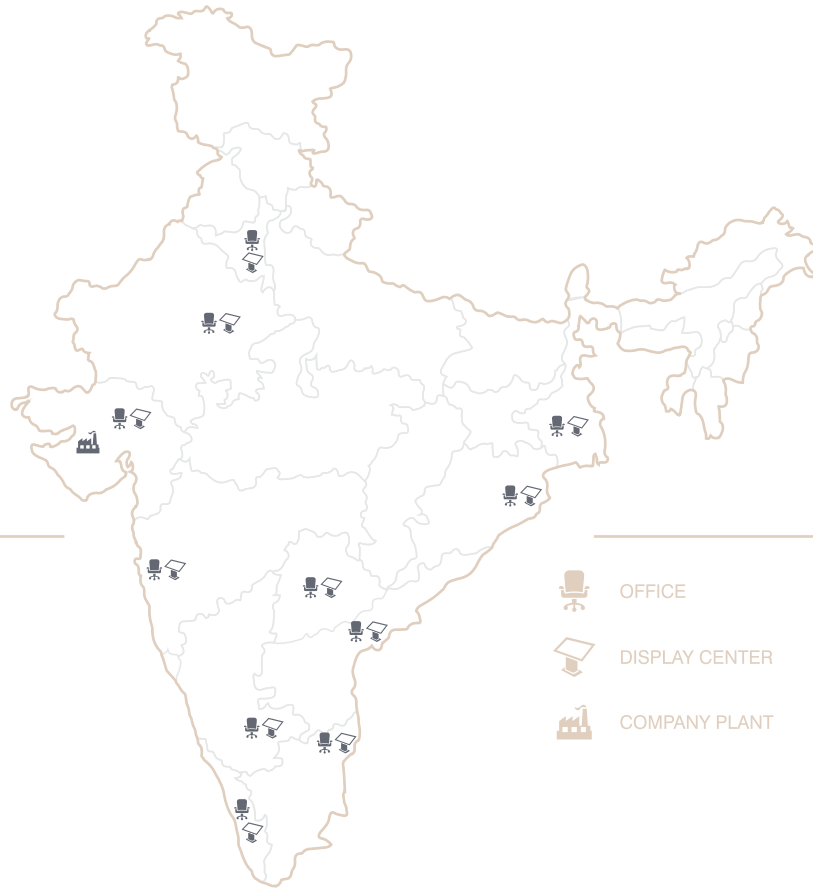

OFFICES & DISPLAYS

AHMEDABAD | GUJARAT

VARMORA GRANITO PVT. LTD.,
1004/5/6 South Tower, One42, Off Bopal-Ambli Road
Ahmedabad-380054
+91 78784 71773 | ahmedabad@varmora.com

CHENNAI | TAMILNADU

VARMORA GRANITO PVT. LTD.,
No. 42/51, Third Floor, Above Union Bank of India,
Thirumalai Pillai Road, T. Nagar, Chennai - 600 017.
+91-44 4355 1212, +91 8939 806901 | chennai@varmora.com

BANGALORE | KARNATAKA

VARMORA GRANITO PVT. LTD.,
#55/C-42/1, 2nd Floor, Above Canara Bank, 40th Cross,
2nd Main Jayanagar 8th Block, Bangalore - 560 070.
+91 80416 12001 | kar.salestupport@varmora.com

COCHIN | KERALA

VARMORA GRANITO PVT. LTD.,
2nd Floor, Door No. 38/187, Kokkat Square, Market Road,
Edapally - 682024, Cochin.
+91 93492 63805 | cochin@varmora.com

HYDERABAD | TELANGANA

VARMORA GRANITO PVT. LTD.,
Door No. 3 -11- 468, Shiva Ganga Colony,
L.B Nagar, Rangareddy Dist, Hyderabad - 50007 Telangana.
+91 96668 12781, raghavendra@varmora.com, hyderabad@varmora.com

DELHI & NCR

A-12, Sector - 9, Opp. Sector-20 Police Station, Noida, U.P.,
+91 80109 79731 | delhi@varmora.com

VIJAYAWADA | ANDHRA PRADESH

VARMORA GRANITO PVT. LTD.,
+91-90990 17287 | arif.jani@varmora.com

KOLKATA | WEST BENGAL

VARMORA GRANITO PVT. LTD.,
DLF Galleria, Premises No.02-0124, Action Area 1 b, Major Arterial Road, Room
No.709, New Town Kolkata - 700 156
+91-90079 30000 | kolkata@varmora.com

MUMBAI | MAHARASHTRA

A-54, 1st Floor, Elite Auto House, Mathuradas VasANJI Road, Andheri-Kurla Road,
Andheri (East), Mumbai.
+91-22 2838 9790 / 91/ 92, mumbai@varmora.com

BHUBANESWAR | ODISHA

VARMORA GRANITO PVT. LTD.,
Unit - 702, 7th Floor, Dlf Cybercity Infocity Area, Patia, Bhubaneswar - 751024.
Odisha. +91 73810 32059. bbsr@varmora.com

JAIPUR | RAJASTHAN

VARMORA GRANITO PVT. LTD.,
318, Dharam Nagar, Gopalpura Bypass Road, Jaipur (302019).
Rajasthan. +91 72300 72471, 92143 44414