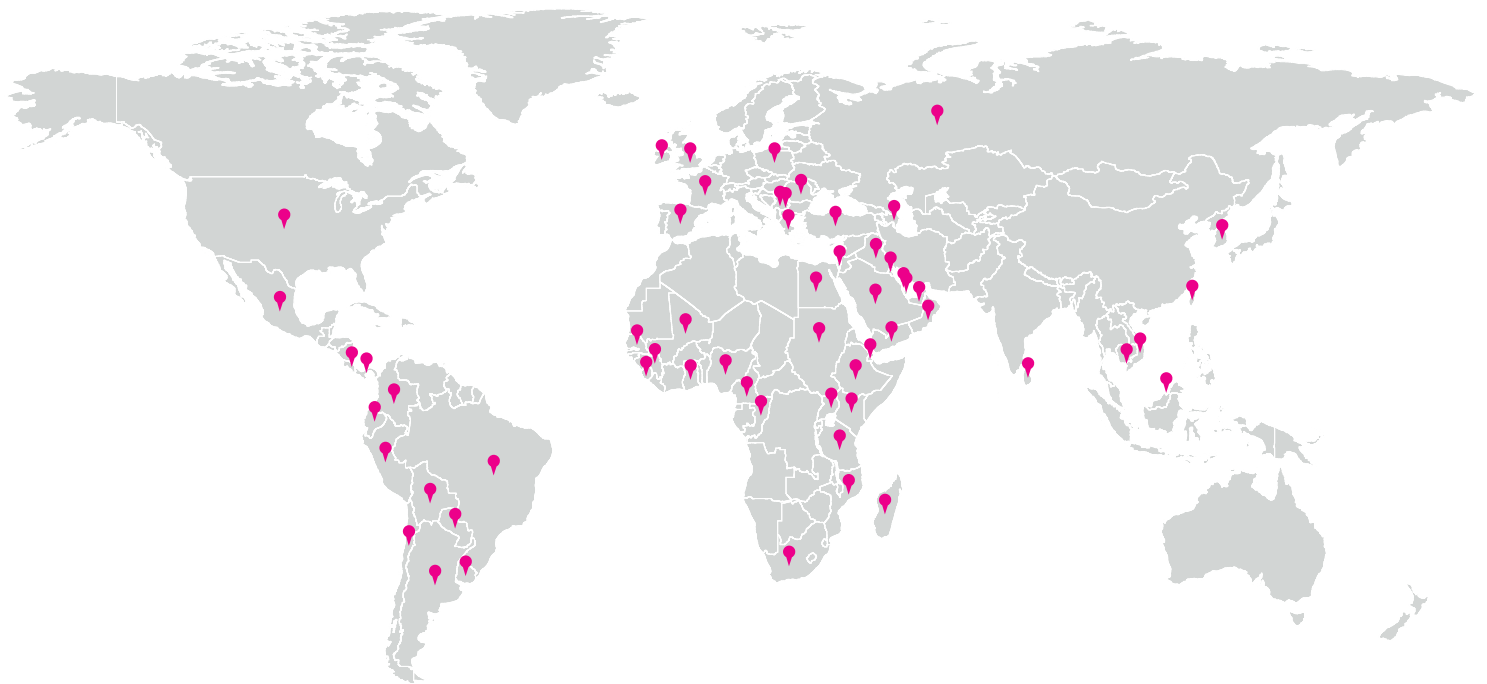

PREVIEW OF SPERENZA WHITE PLUS

**TOTAL SIZE OF EXPORT :**  
**6000+ CONTAINER**  
**PER YEAR**

**WORLD WIDE PRESENCE**

ALBANIA	CANADA	IRELAND	LITHUANIA	PHILIPPINES	TAJIKISTAN	VIETNAM
ARMENIA	ECUADOR	ISRAEL	MACEDONIA	POLAND	TANZANIA	
AUSTRALIA	ETHIOPIA	ITALY	MALDIVES	PORTUGAL	THAILAND	
BAHRAIN	EGYPT	JAMAICA	MALI	QATAR	TRINIDAD &	
BELARUS	EL SALVADOR	JORDAN	MAURITIUS	R.DOMINICANA	TOBAGO	
BAHRAIN	FRANCE	KAZAKHSTAN	MEXICO	ROMANIA	TUNISIA	
BELGIUM	GEORGIA	KOREA	MOROCCO	RUSSIA	TURKEY	
BULGARIA	GREECE	KOSOVO	NAMIBIA	SENEGAL	UAE	
COLOMBIA	GUATEMALA	KUWAIT	NEW ZEALAND	SERBIA	UK	
CORINTO	HONDURAS	KYRGYZSTAN	NICARAGUA	SIERRA LEONE	UKRAINE	
COSTA RICA	HUNGARY	LEBANON	OMAN	SOUTH AFRICA	USA	
CROATIA	INDONESIA	LIBERIA	PANAMA	SPAIN	UZBEKISTAN	
DOMINICA	IRAQ	LIBYA	PERU	TAIWAN	VENEZUELA	

**EXCLUSIVE VARMORA SHOWROOMS**

CHINA	ETHIOPIA	MAURITIUS	TANZANIA	KOREA
COLOMBIA	IRAQ	SPAIN	UKRAINE	UZBEKISTAN
EGYPT	KUWAIT	TAIWAN	UAE	LITHUANIA

For Overseas Inquiry:

VARMORA GRANITO: 8-A, National Highway, At: Dhuva, Ta: Wankaner, Dist: Morbi, Gujarat (India.)