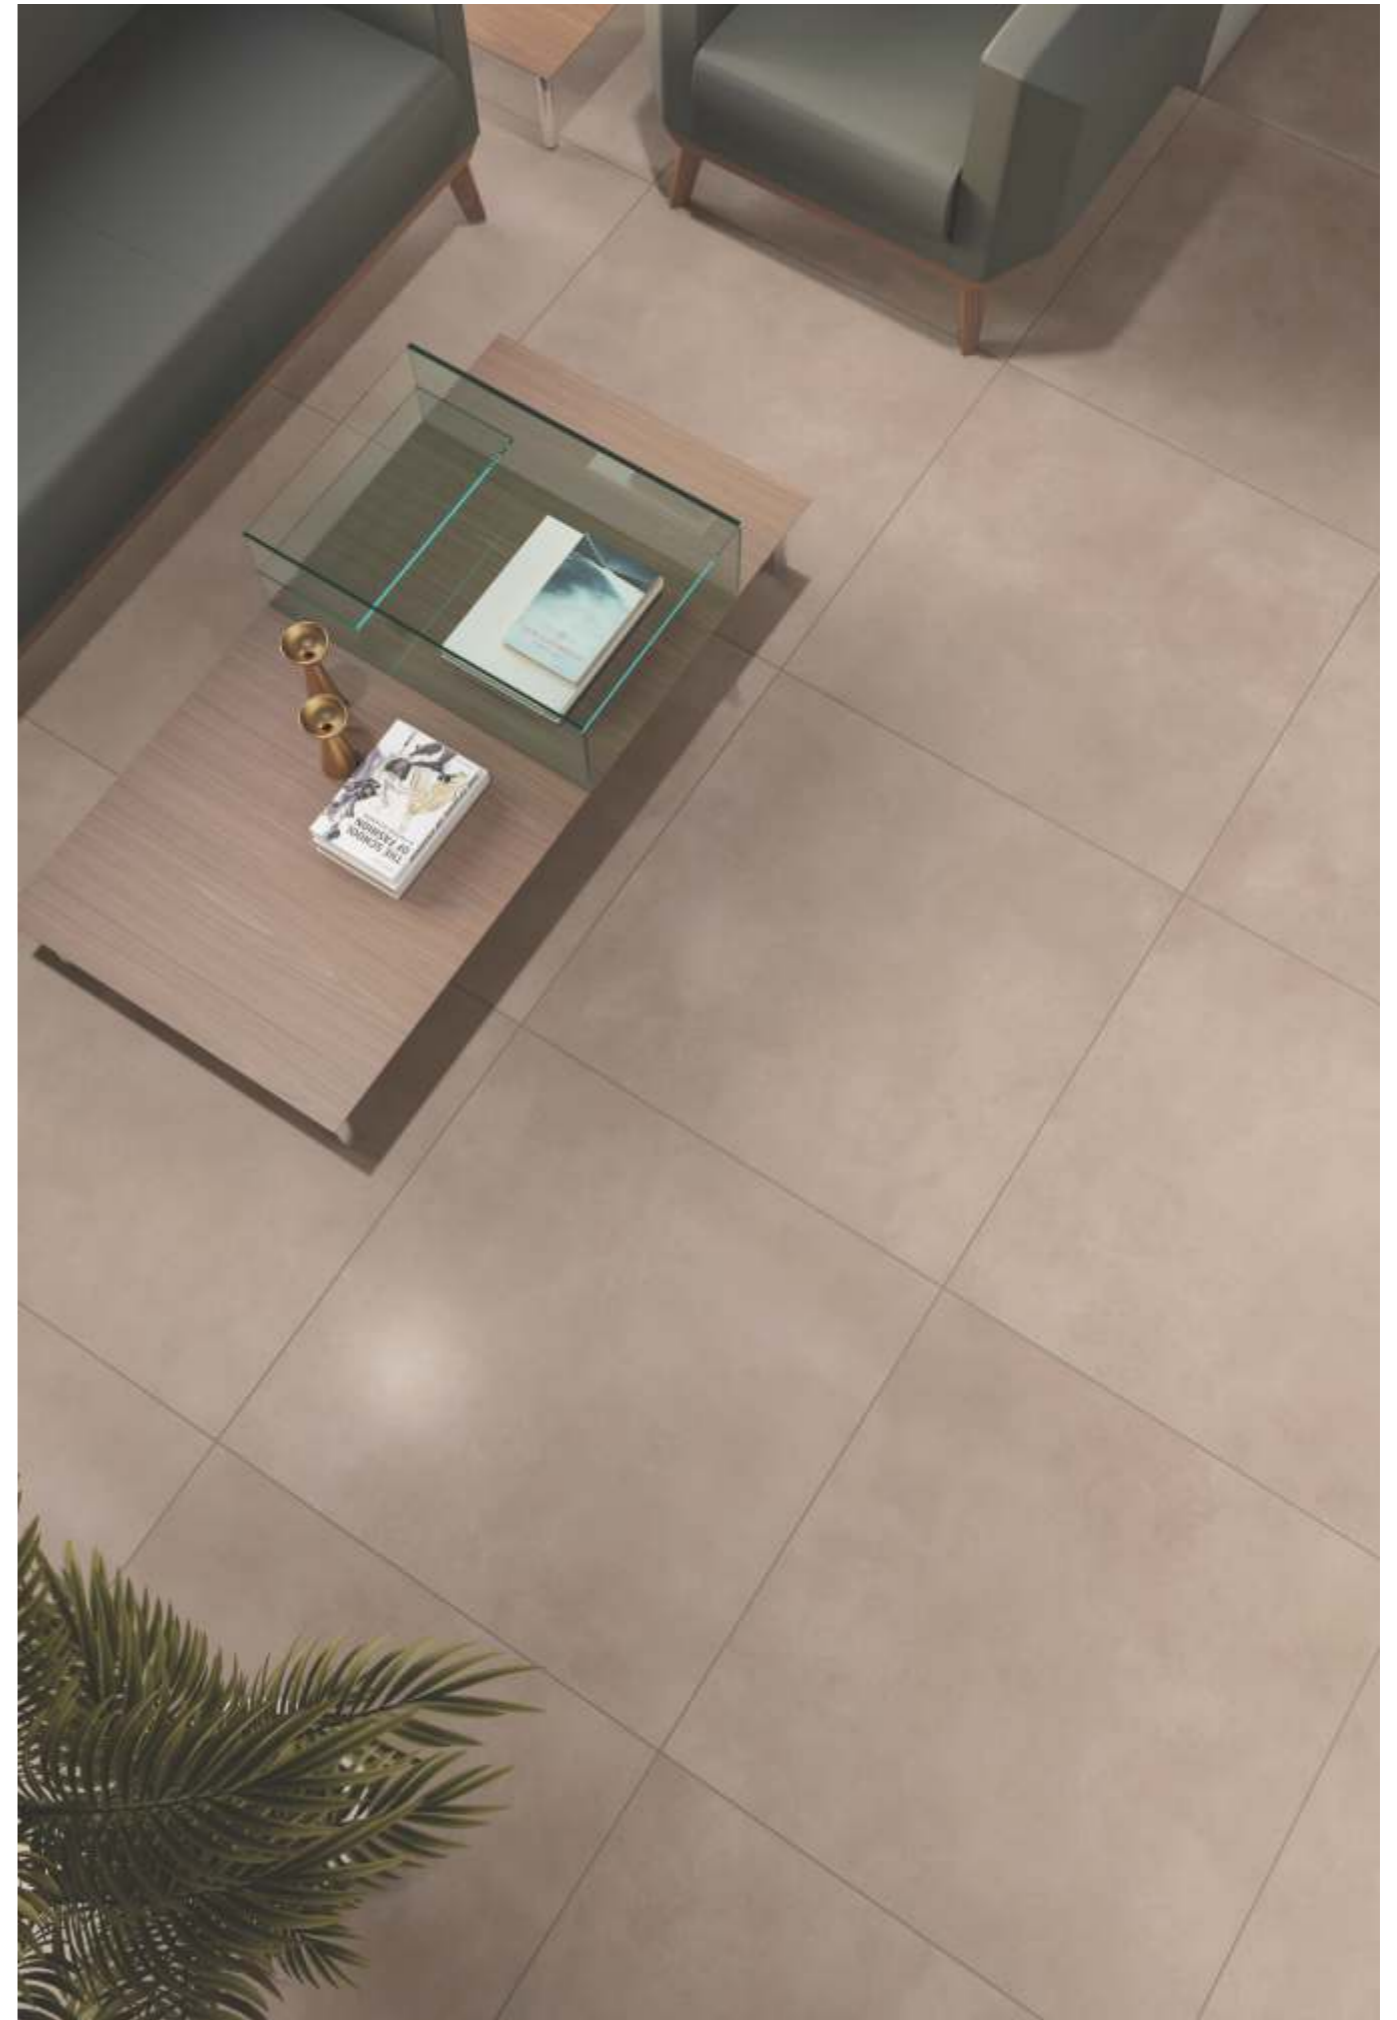

ZURICH > 60x60cm > MATT SURFACE

ACERO
DUST

60X60CM
MATT SURFACE
4 RANDOM

Touch & Scan To
View 360

Dust delivers a calm, grounded aesthetic through its muted beige tone and subtle texture. With 4 random patterns and a smooth matte surface, it's ideal for spacious flooring in modern homes, offices, and lounge spaces that value understated elegance.