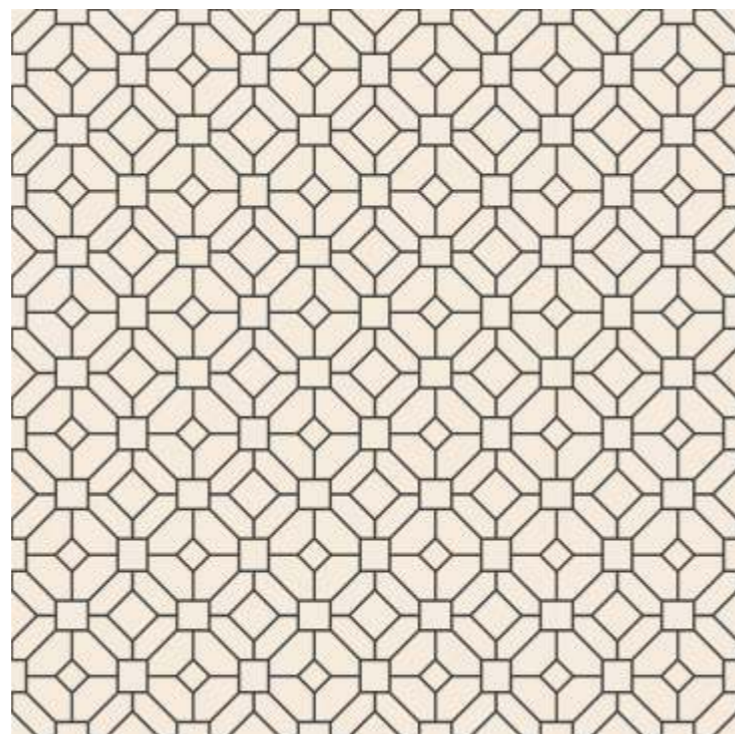

PEARL - 117

SLATE - 121

TAUPE - 125

ALDUS

60X60CM
DAZZLE SURFACE

Touch & Scan To
View 360

Aldus draws from vintage arch motifs, layering curves with intricate detailing and a light-catching surface. Its rhythmic pattern adds both structure and softness ideal for accent walls that deserve attention and artistic depth.

ALDUS > 60x60cm > DAZZLE SURFACE

ARCON

60X60CM
DAZZLE SURFACE

Touch & Scan To
View 360

A classic mosaic-inspired tile with a modern matte finish. Arcon brings timeless elegance to floors through its intricate floral medallion and rich detailing — perfect for vintage or statement settings.

ARCON > 60x60cm > DAZZLE SURFACE

AURELIA

60X60CM
MATT SURFACE

Touch & Scan To
View 360

Aurelia transforms walls into a rhythmic visual field with its refined, interlocking pattern. Minimal yet intricate, its design adds quiet sophistication to contemporary bathrooms and feature spaces — where every line feels intentional.