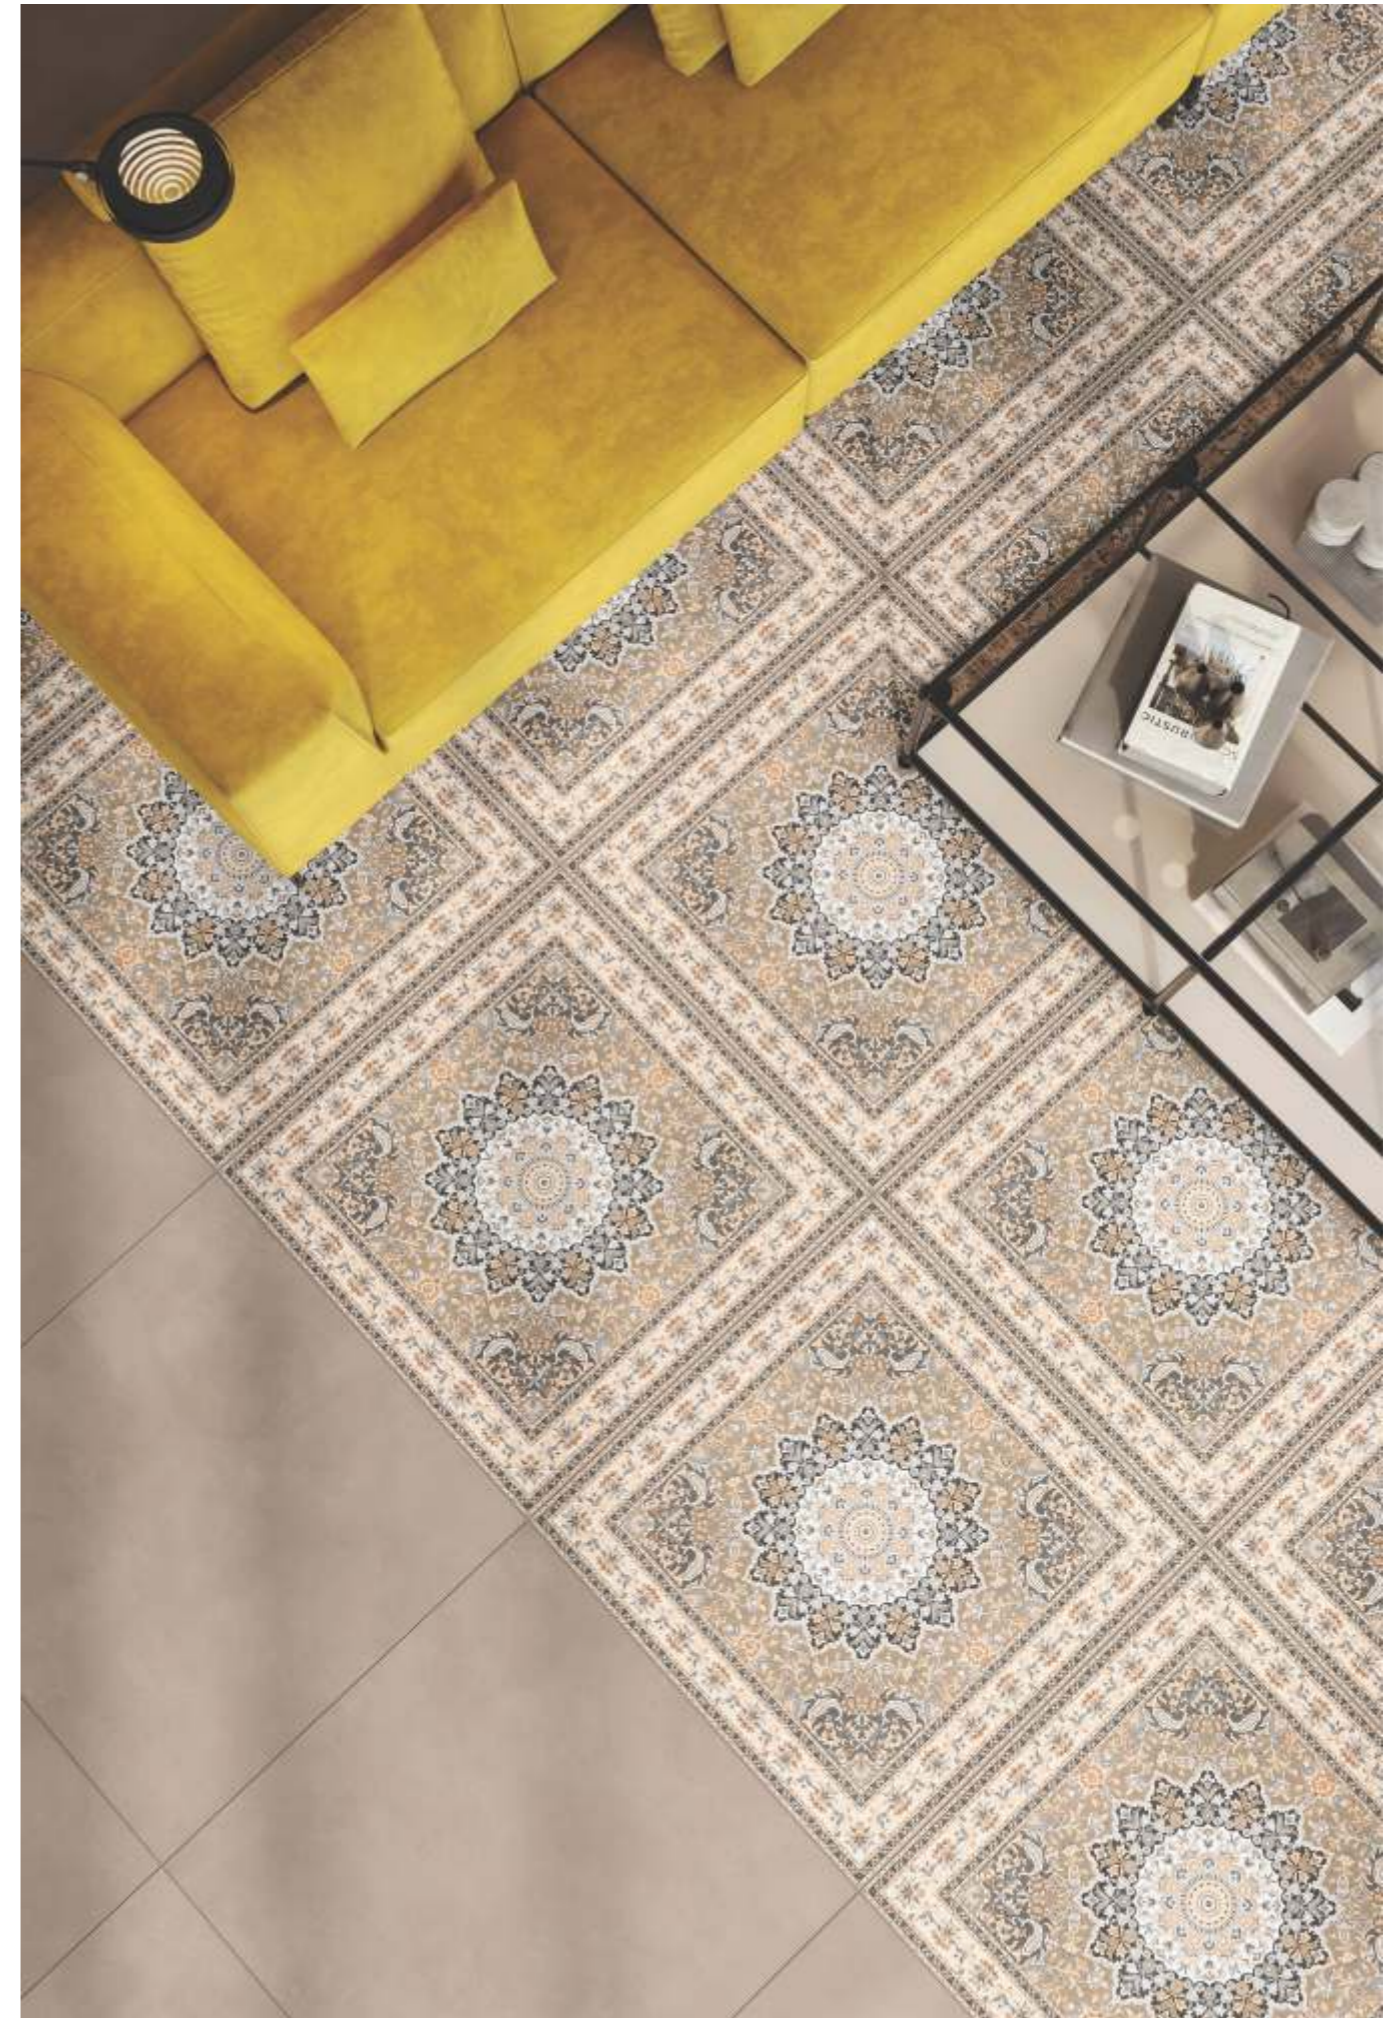

ORIX > 60x60cm > DAZZLE SURFACE

ORTICO

60X60CM
DAZZLE SURFACE

Touch & Scan To
View 360

Ortico draws from the grandeur of Persian carpets, reimagined in tile form. Its intricate central medallion and ornate borders exude richness, while the dazzle surface enhances the design with a subtle shimmer perfect for elevating living spaces with timeless sophistication.