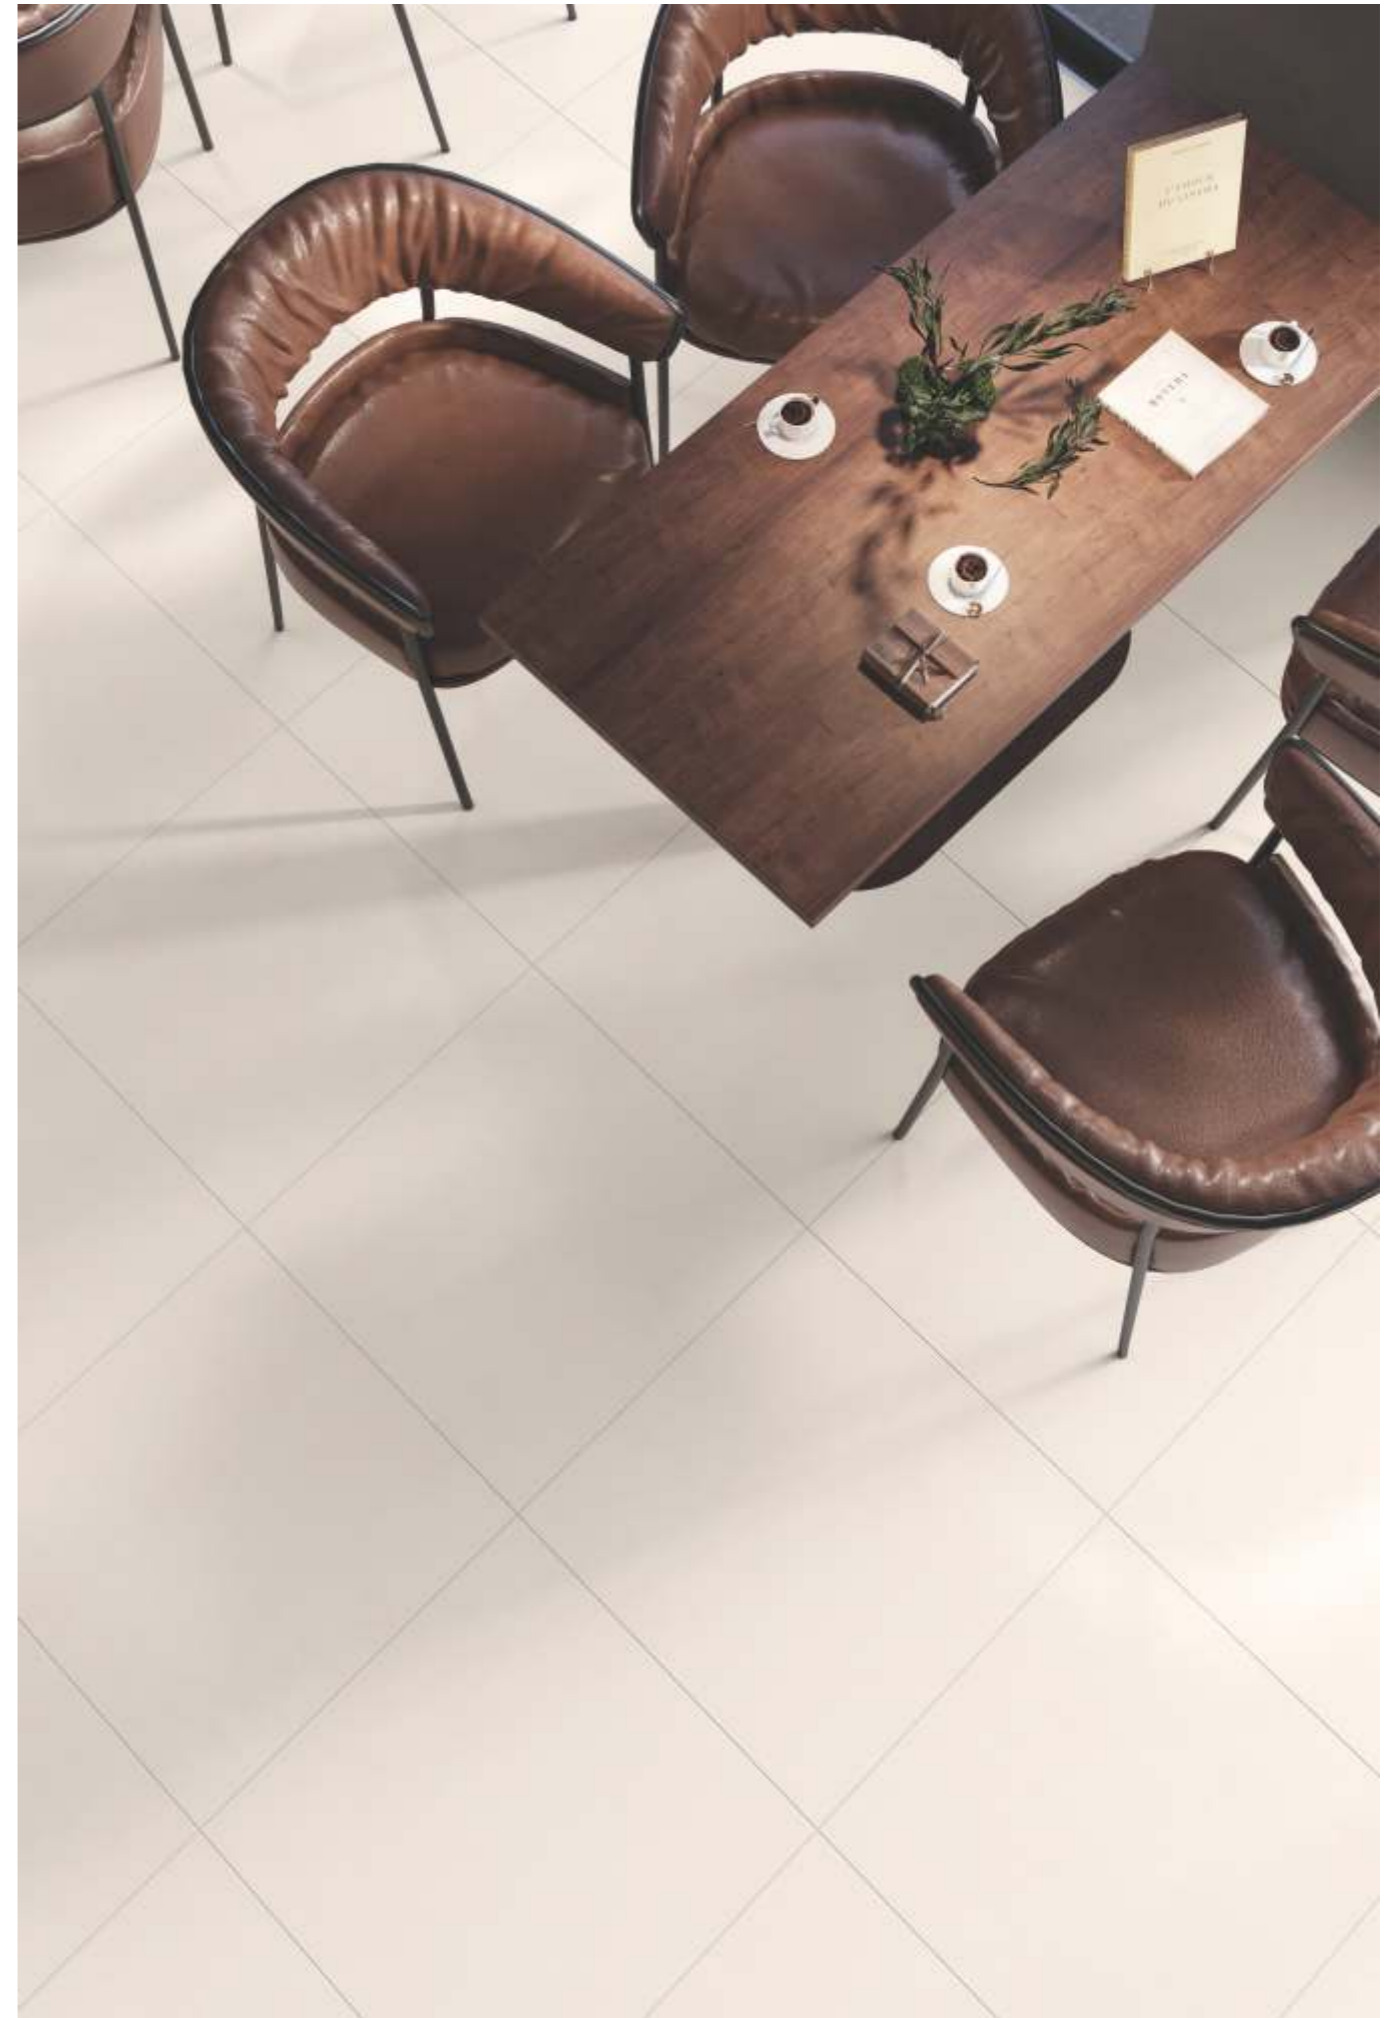

VERANO
PEARL

60X60CM
MATT SURFACE
5 RANDOM

Touch & Scan To
View 360

Pearl offers a refined off-white tone that softens any space — from elegant dining areas to upscale boutiques.