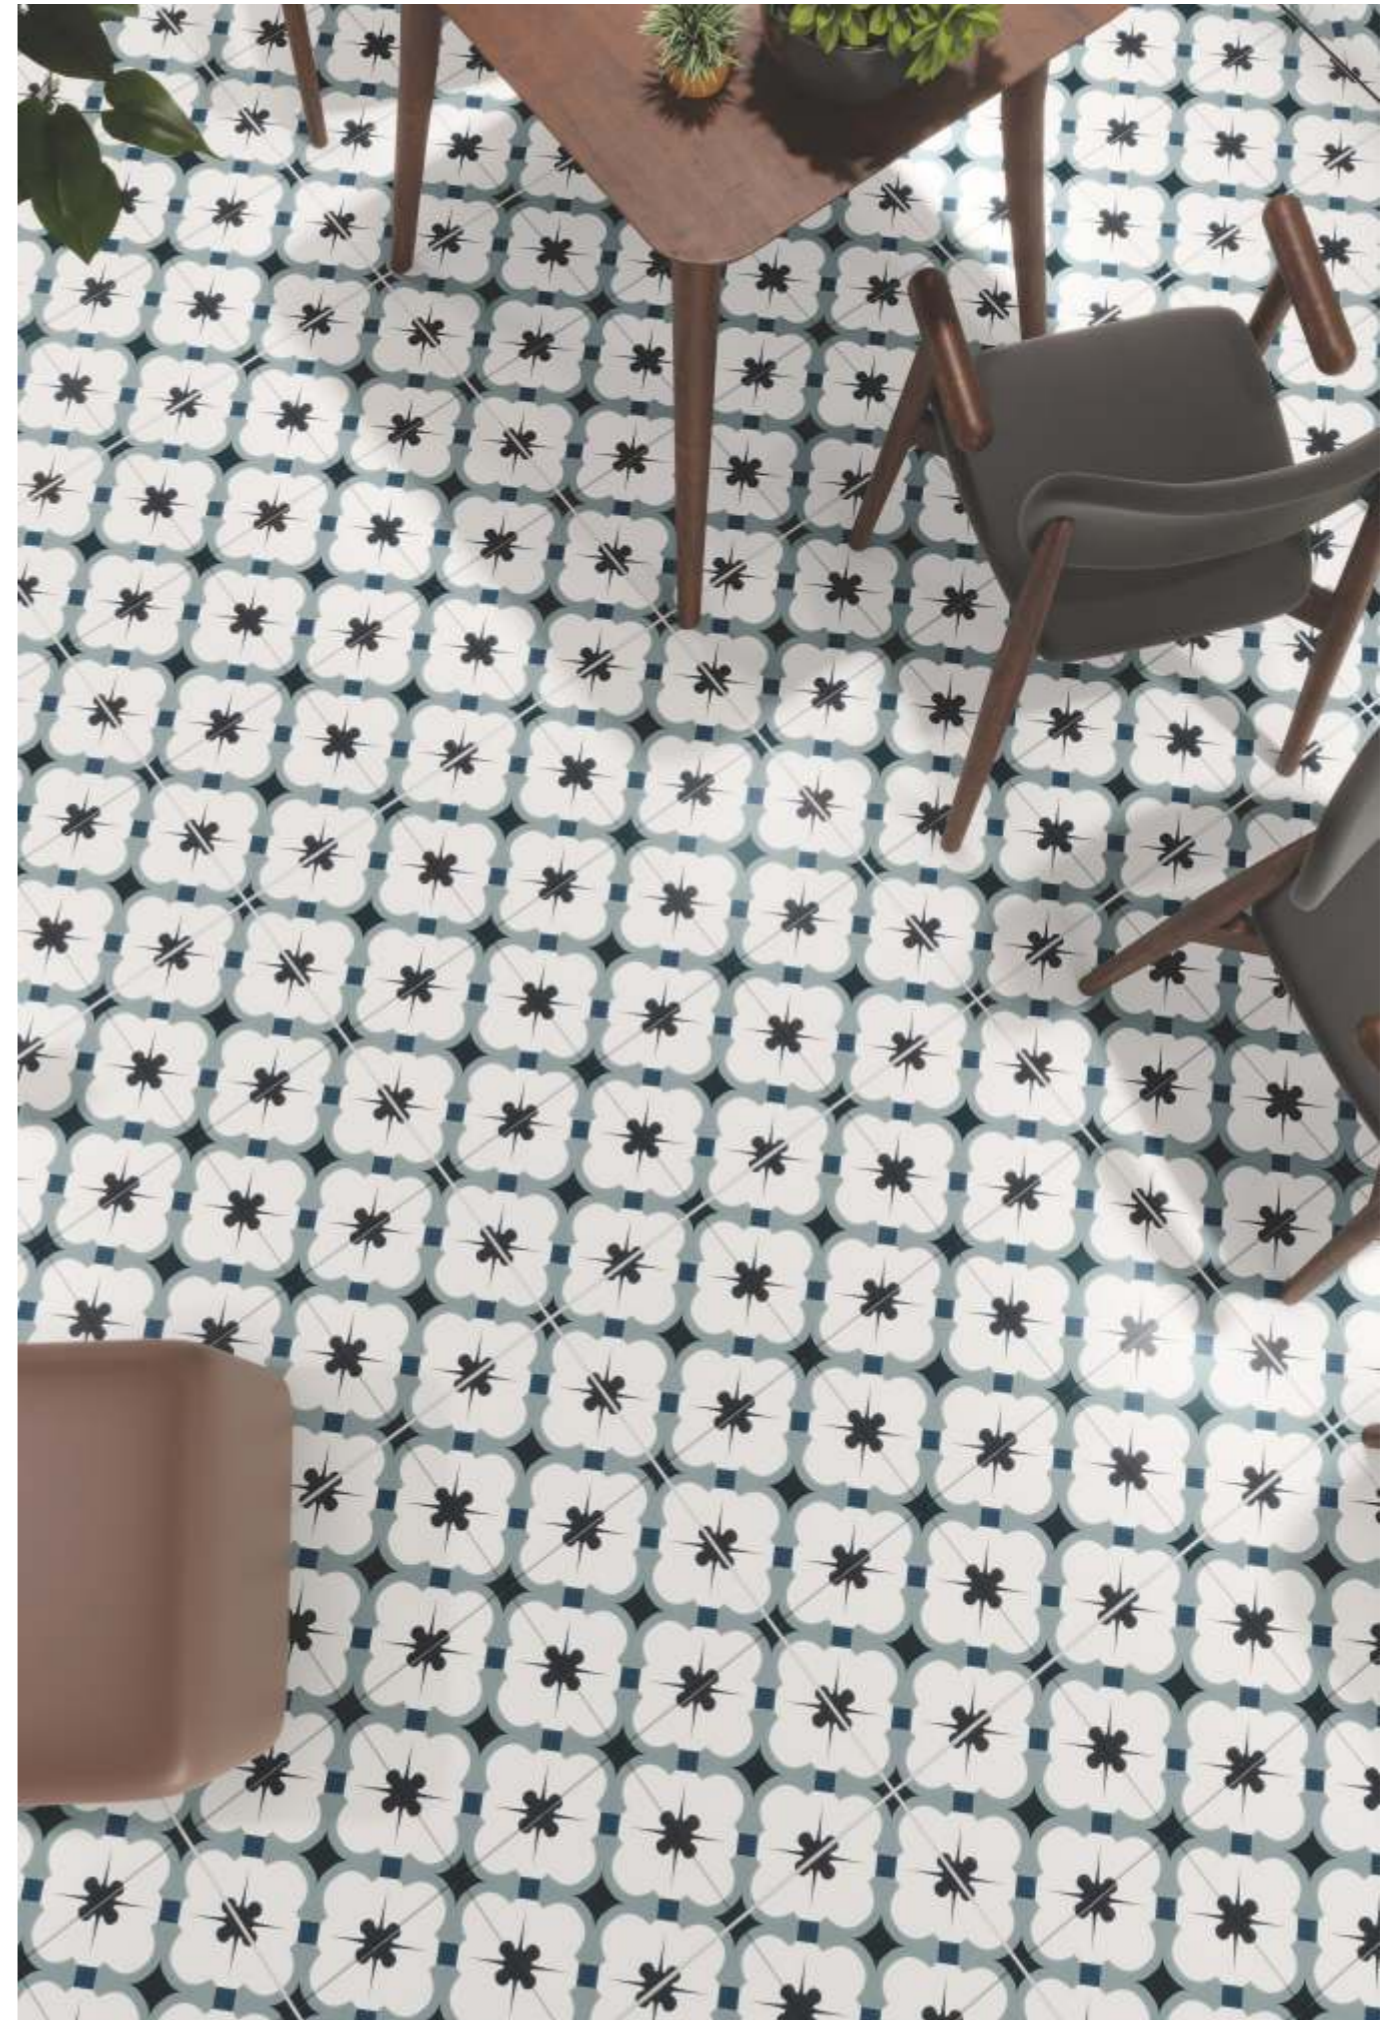

ZURICH > 60x60cm > MATT SURFACE

ACERO
DUST

60X60CM
MATT SURFACE
4 RANDOM

Touch & Scan To
View 360

Dust delivers a calm, grounded aesthetic through its muted beige tone and subtle texture. With 4 random patterns and a smooth matte surface, it's ideal for spacious flooring in modern homes, offices, and lounge spaces that value understated elegance.