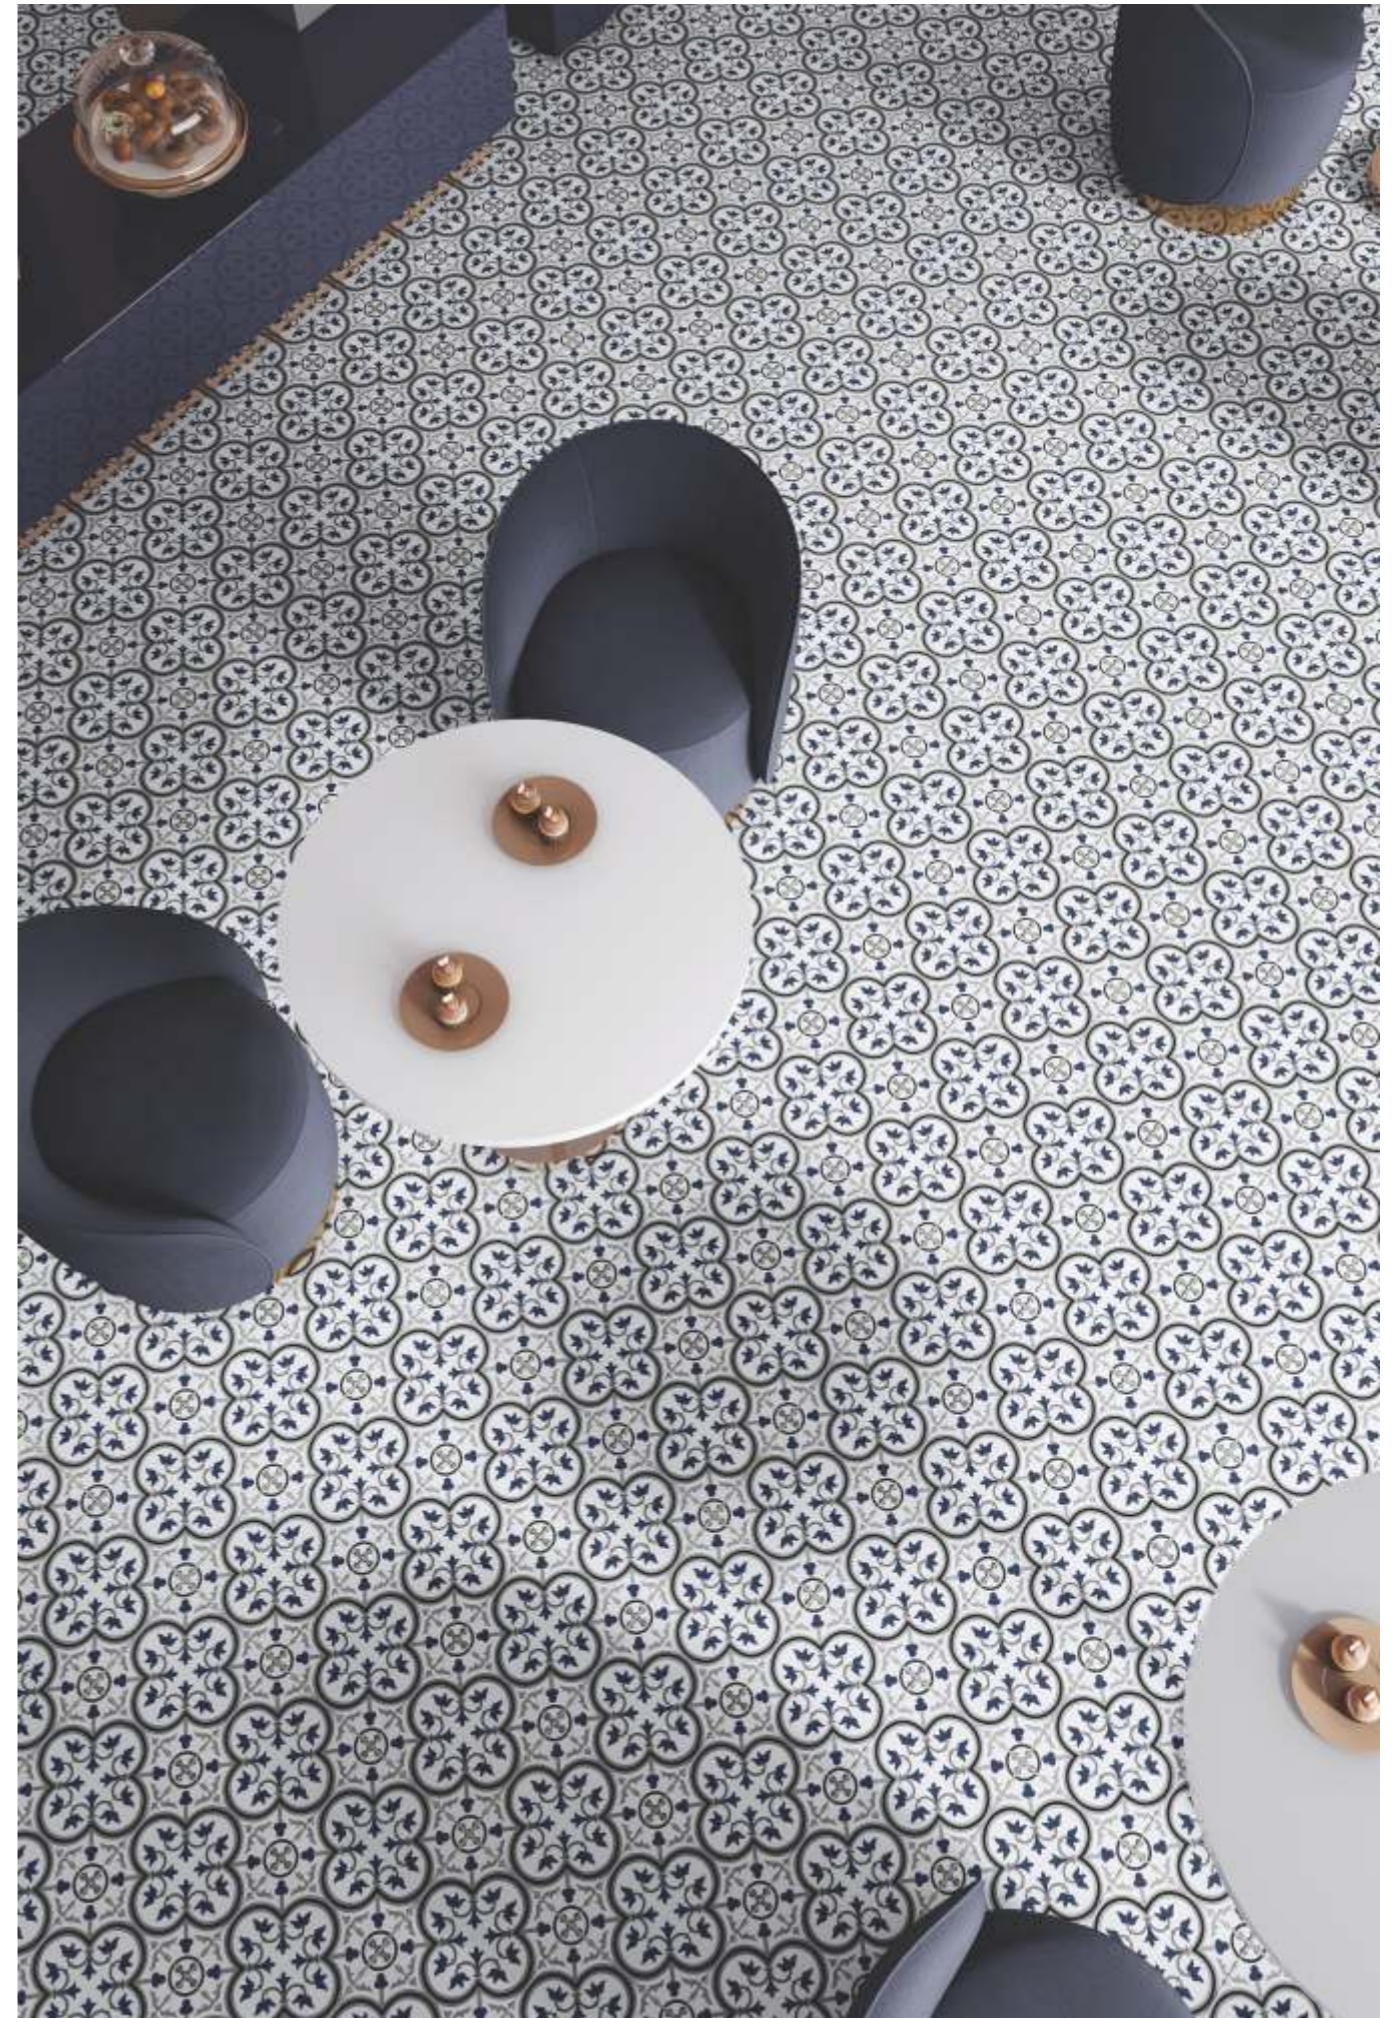

CALISTO > 60x60cm > MATT SURFACE

CIELO

60X60CM
MATT SURFACE

Touch & Scan To
View 360

Cielo brings traditional Mediterranean motifs to modern floors with a fresh rhythm and timeless charm. Its crisp blue-on-white pattern creates a sense of order and elegance, perfect for bistros, cafes, and curated spaces with character.