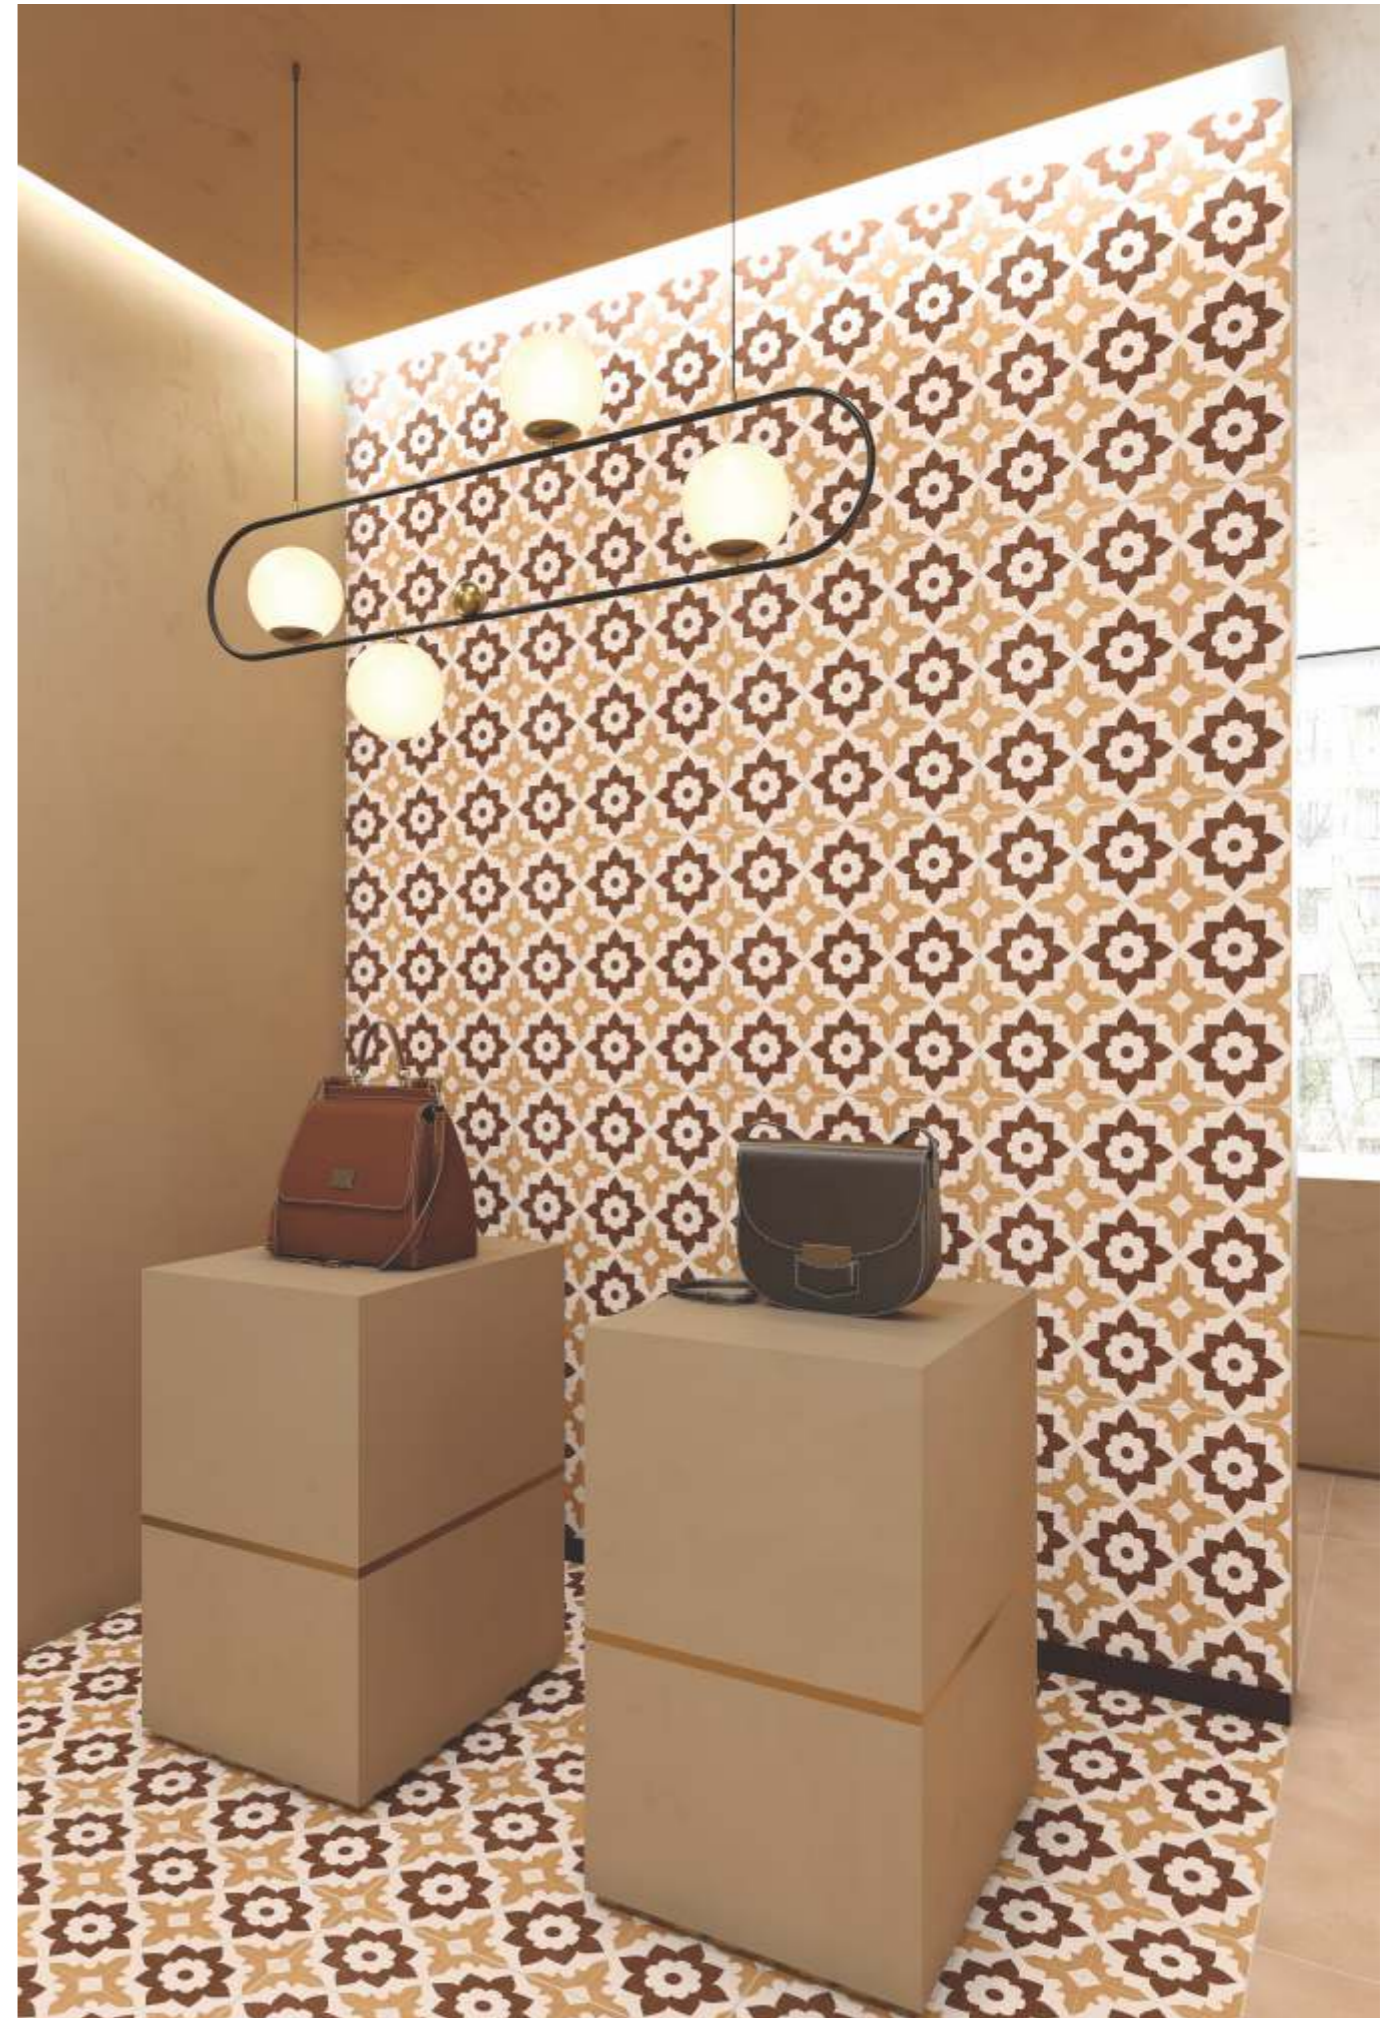

MONT – SERRAT

60X60CM
MATT SURFACE

Touch & Scan To
View 360

Montserrat channels traditional tilework with a modern sensibility. Its floral geometry and warm earthy tones bring a sense of rhythm and refinement perfect for retail spaces, artistic walls, or any interior that values timeless character with contemporary appeal.