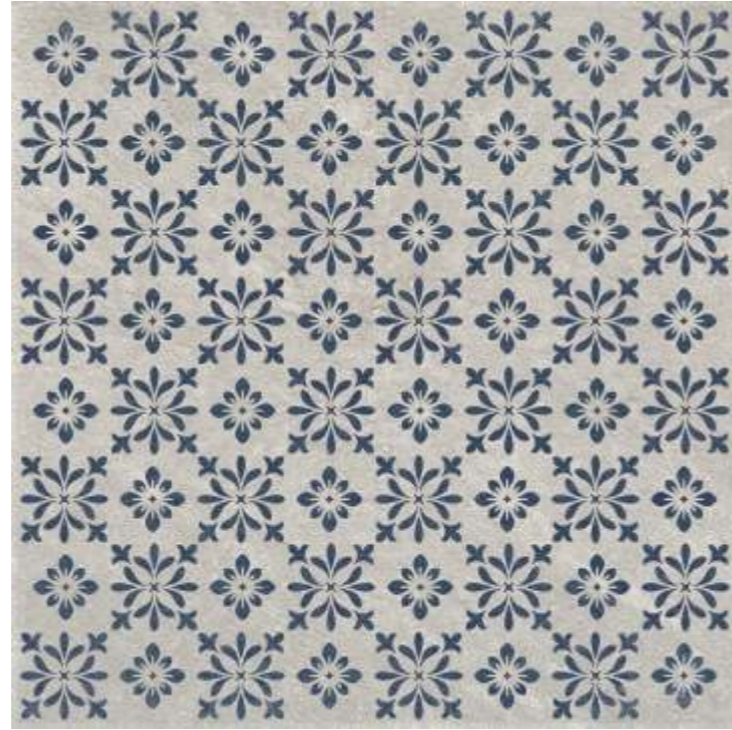

AXON

60X60CM
DAZZLE SURFACE

Touch & Scan To
View 360