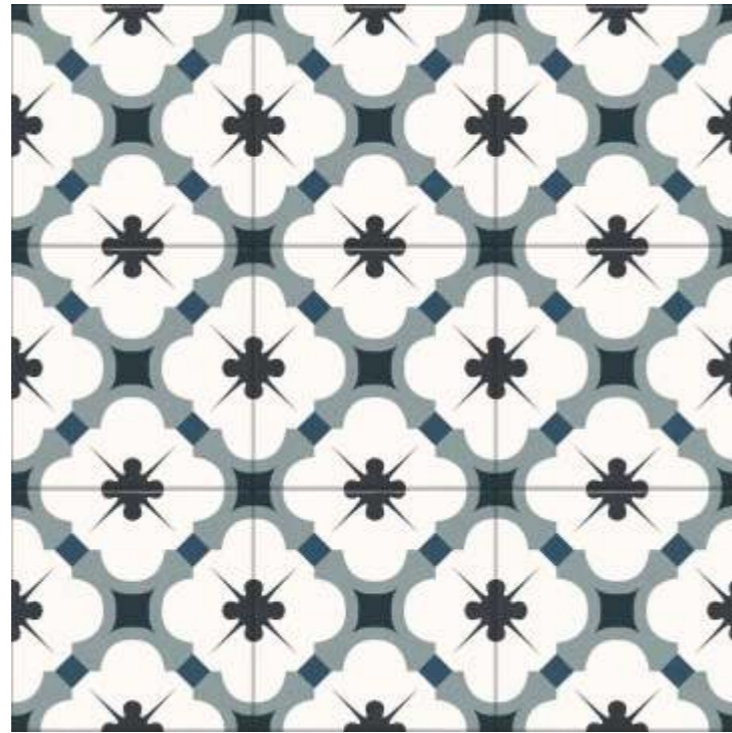

ZURICH

60X60CM
MATT SURFACE

Touch & Scan To
View 360