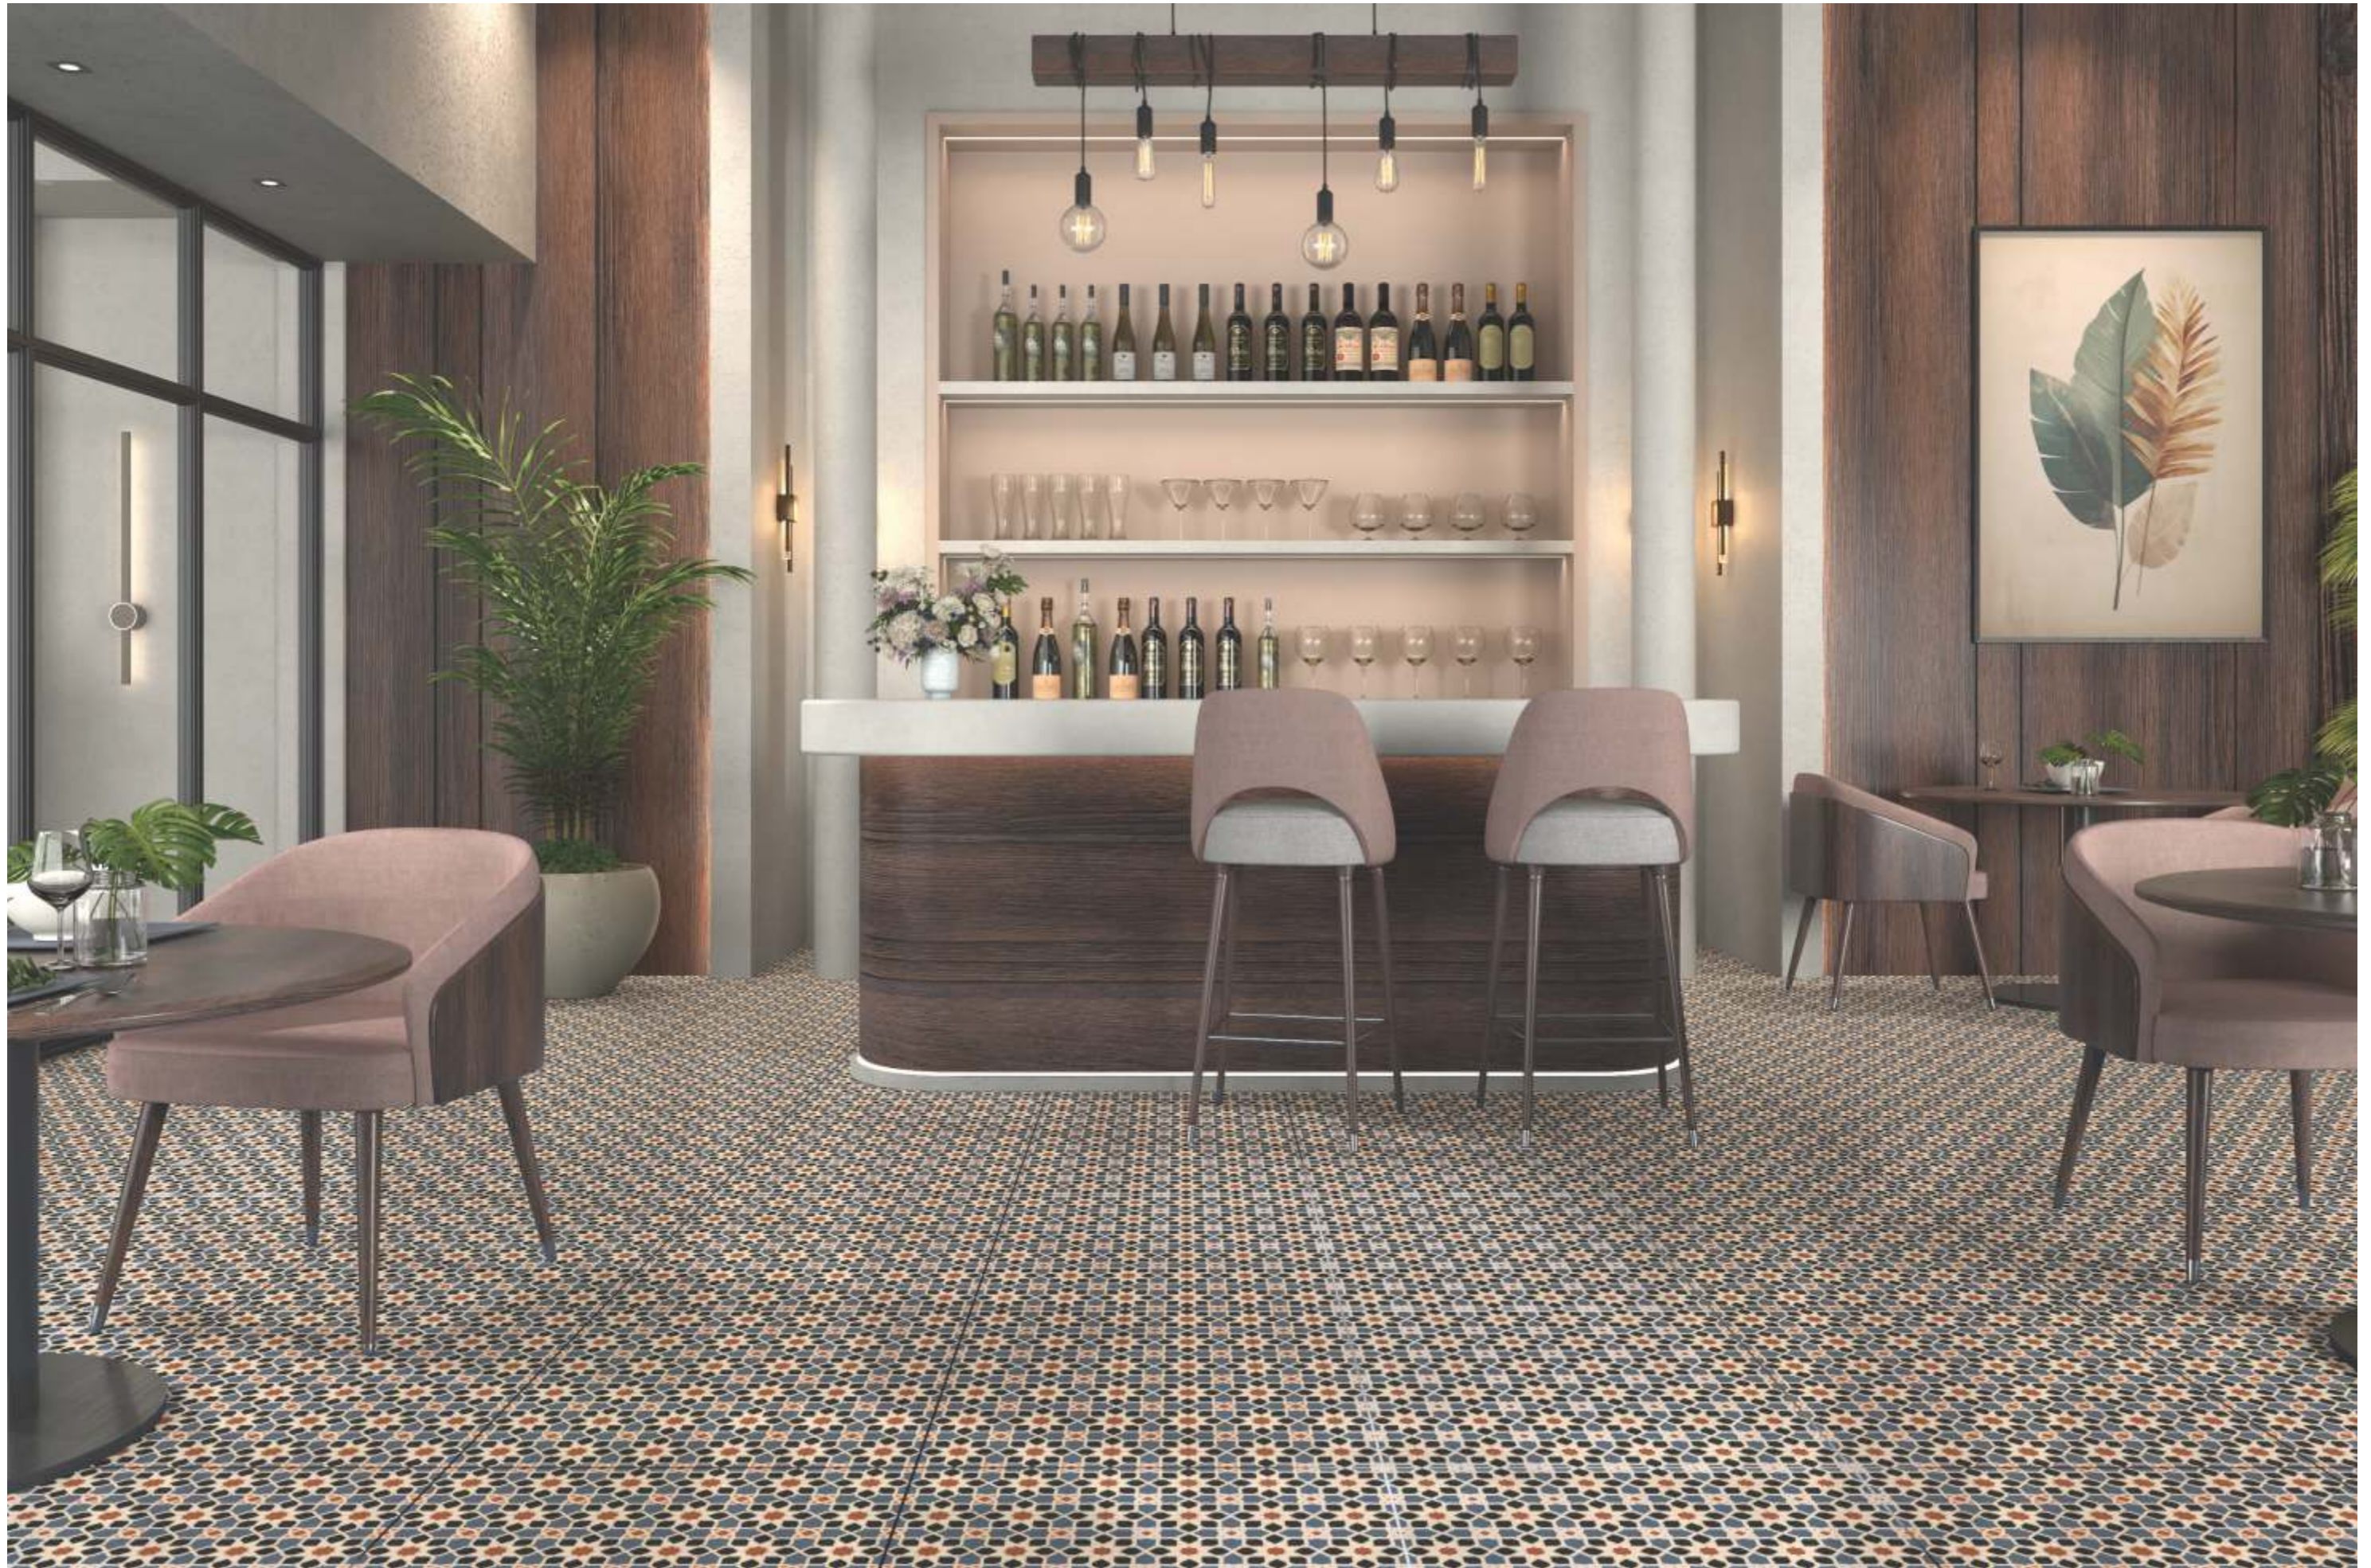

MYRIAD > 60x60cm > MATT SURFACE

MYSTICA

60X60CM
DAZZLE SURFACE

Touch & Scan To
View 360

Mystica captivates with its star-like tessellations and rich contrast, echoing the charm of Middle Eastern mosaic art. Its dazzle surface adds a refined shimmer, making it ideal for standout flooring in dining, lounge, or curated cultural spaces.