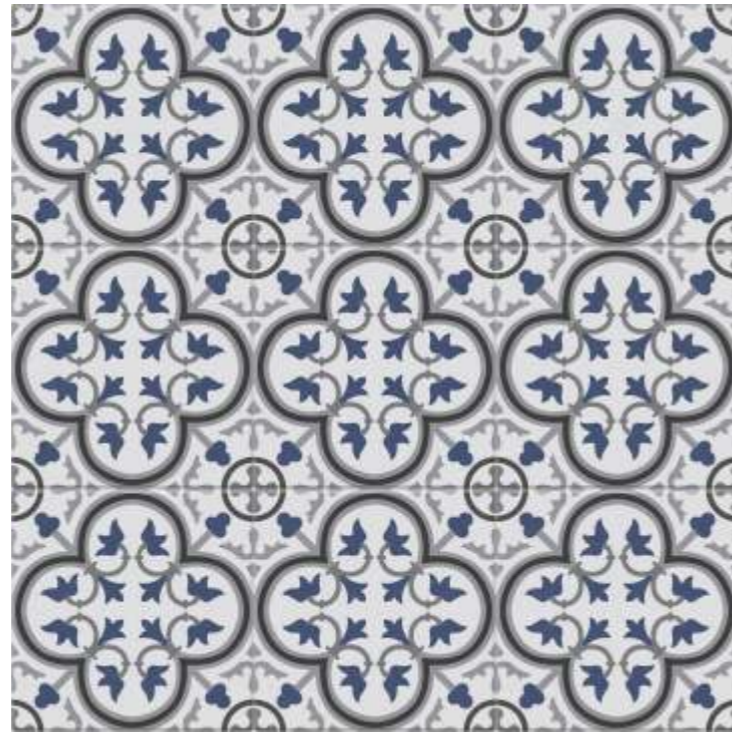

CALISTO > 60x60cm > MATT SURFACE

CIELO

60X60CM
MATT SURFACE

Touch & Scan To
View 360

Cielo brings traditional Mediterranean motifs to modern floors with a fresh rhythm and timeless charm. Its crisp blue-on-white pattern creates a sense of order and elegance, perfect for bistros, cafes, and curated spaces with character.