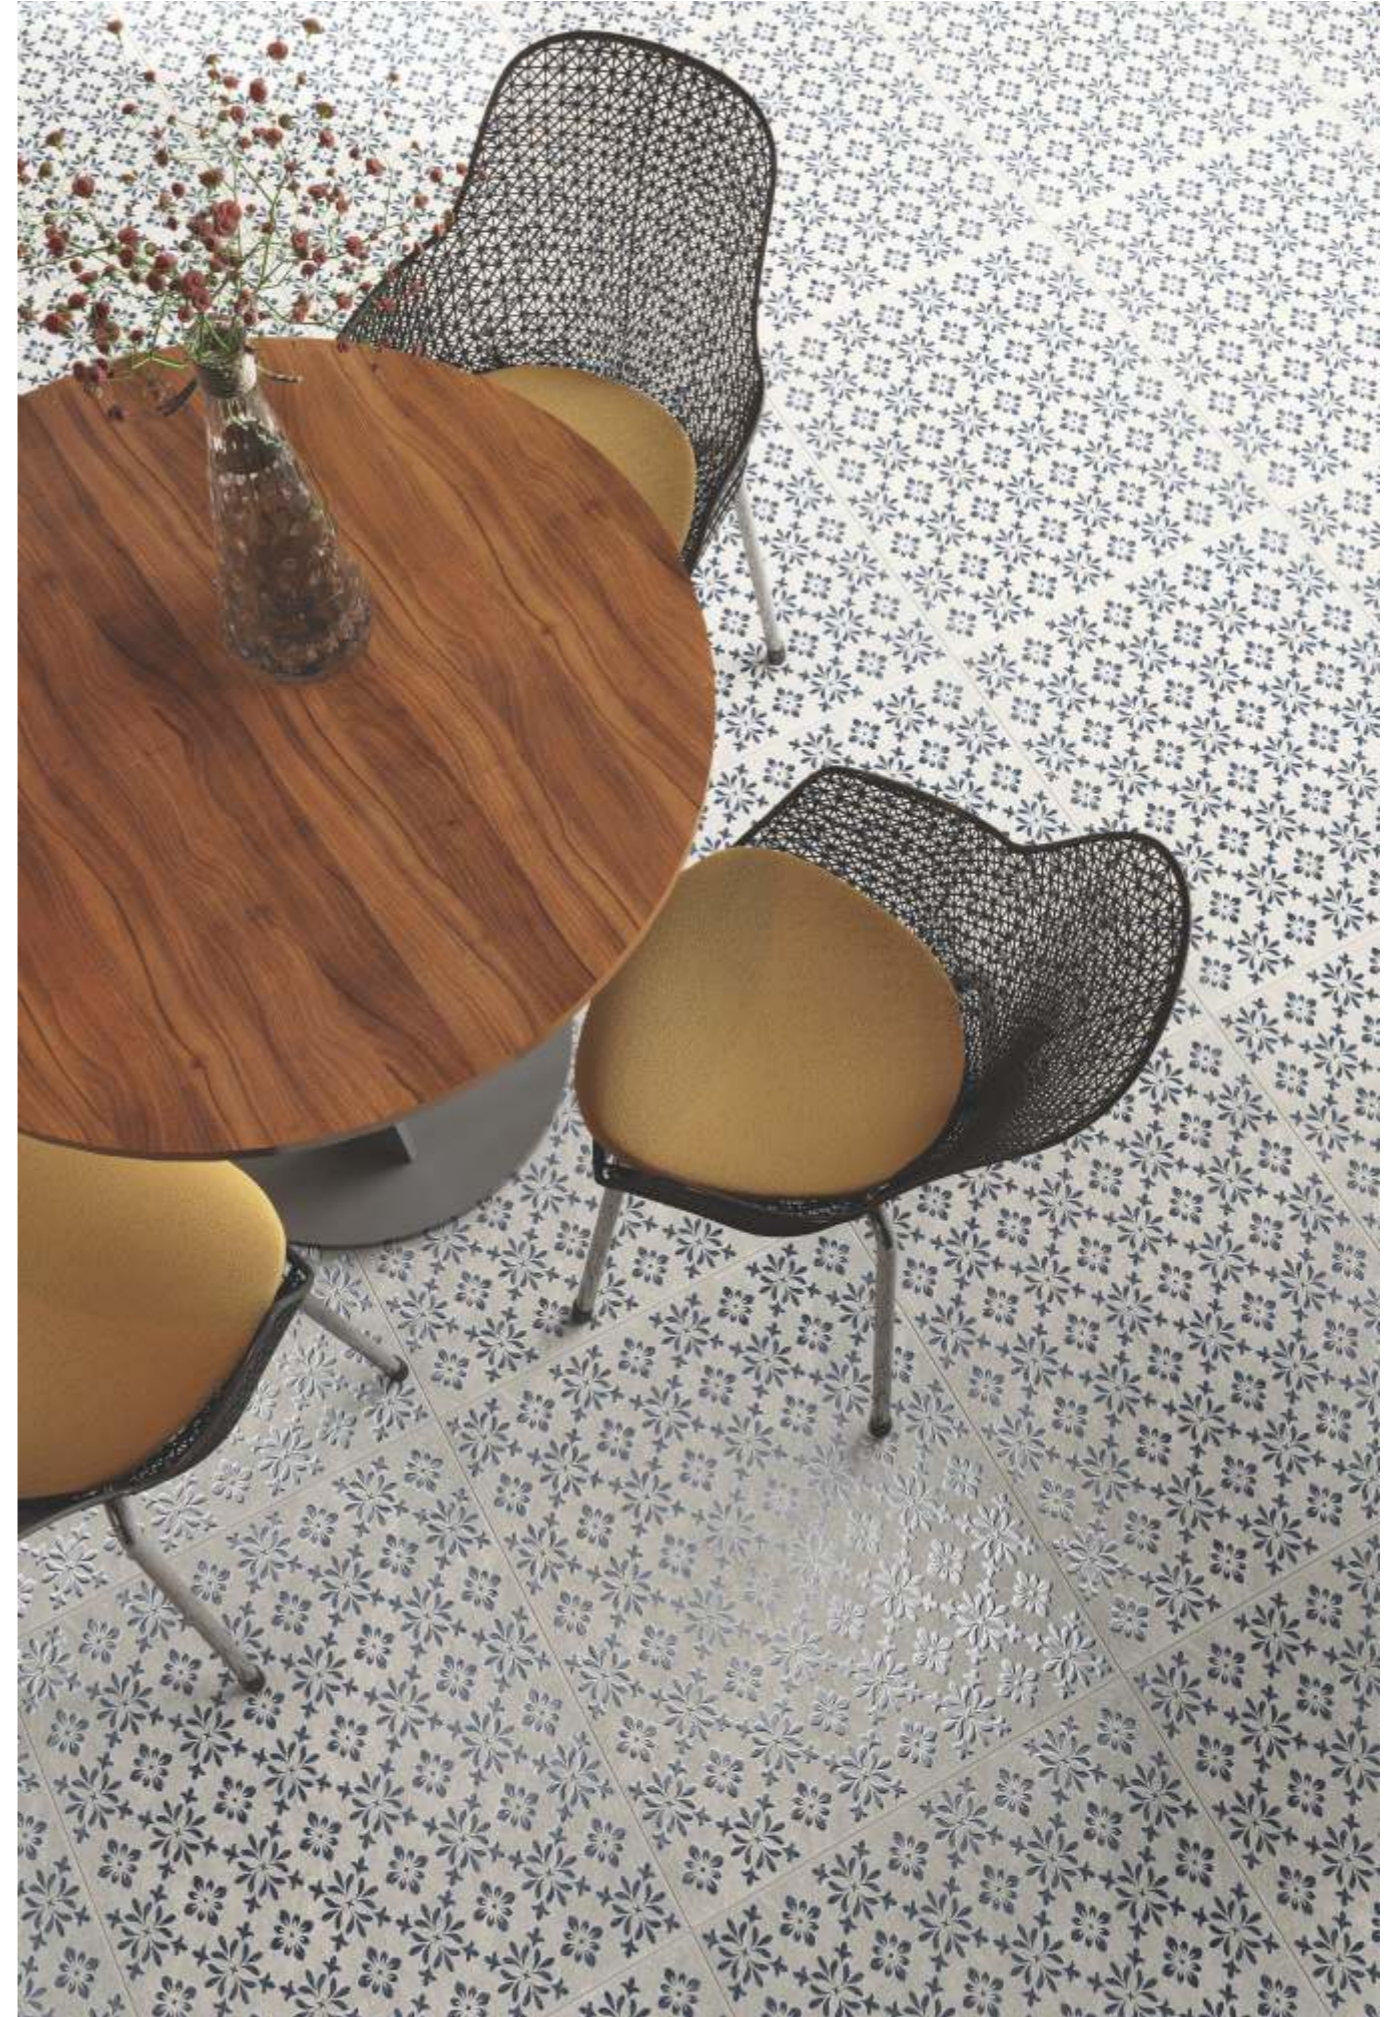

AURELIA > 60x60cm > MATT SURFACE

AXON

60X60CM
DAZZLE SURFACE

Touch & Scan To
View 360

Axon evokes the charm of vintage blue motifs, elevated with a subtle dazzle finish. Its pattern brings rhythm, warmth, and character to any space — from quaint cafés to cozy corners at home.