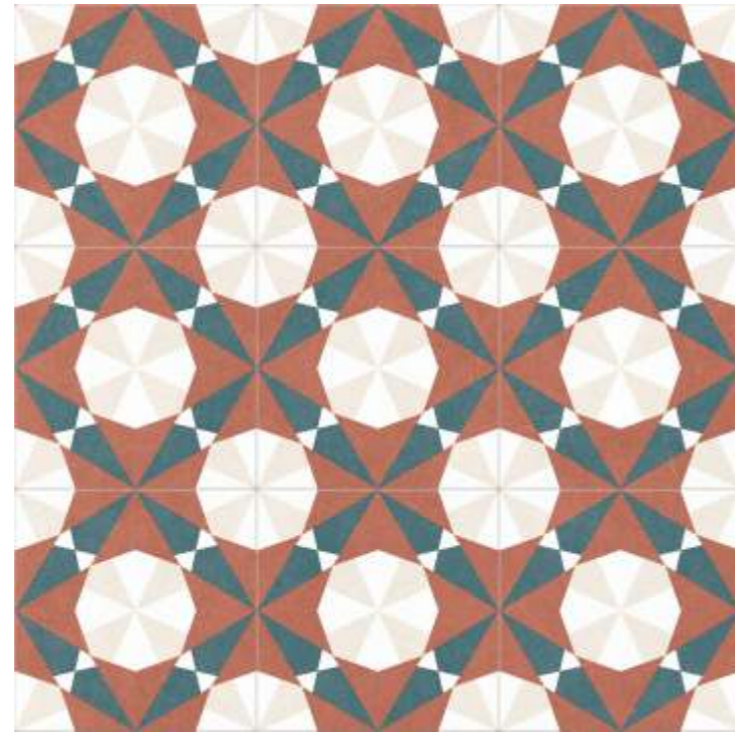

With its matte finish and geometric elegance, it's perfect for both modern lounges and retro-inspired interiors.

JANSON > 60x60cm > MATT SURFACE

LINUX

60X60CM
MATT SURFACE

Touch & Scan To
View 360

Linux blends bold terracotta tones with starburst symmetry to create a floor that feels both nostalgic and refreshingly current. Its rhythmic repeat and matte surface make it ideal for lively cafés, kitchens, or creative corners that love to stand out.