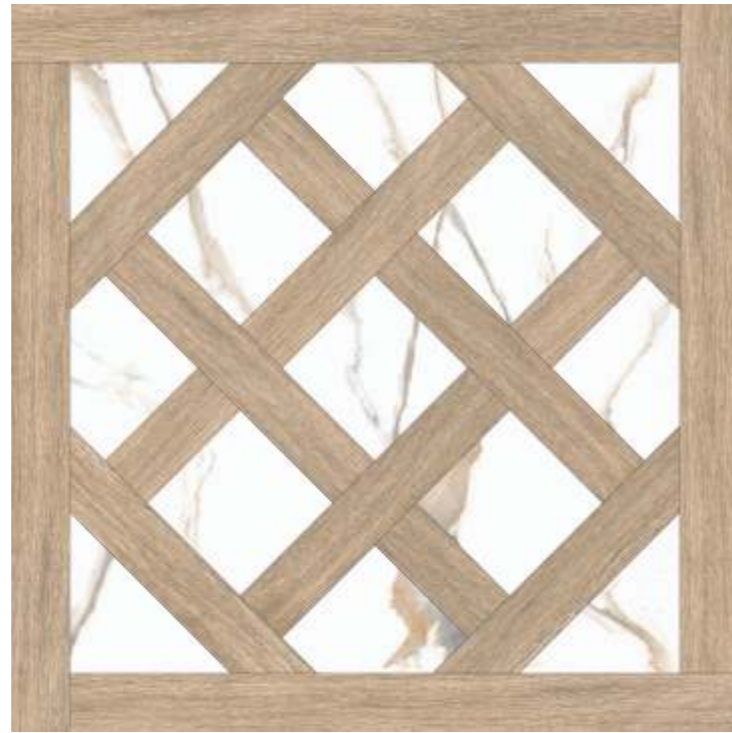

MYRIAD > 60x60cm > MATT SURFACE

MYSTICA

60X60CM
DAZZLE SURFACE

Touch & Scan To
View 360

Mystica captivates with its star-like tessellations and rich contrast, echoing the charm of Middle Eastern mosaic art. Its dazzle surface adds a refined shimmer, making it ideal for standout flooring in dining, lounge, or curated cultural spaces.

MYSTICA > 60x60cm > DAZZLE SURFACE

OPALIA

60X60CM
MATT SURFACE

Touch & Scan To
View 360

Opalla captures the charm of intersecting wooden latticework laid over classic marble textures, bringing a balanced mix of rustic warmth and refined elegance. Its diagonal pattern adds visual movement ideal for interiors seeking both statement and subtlety in equal measure.