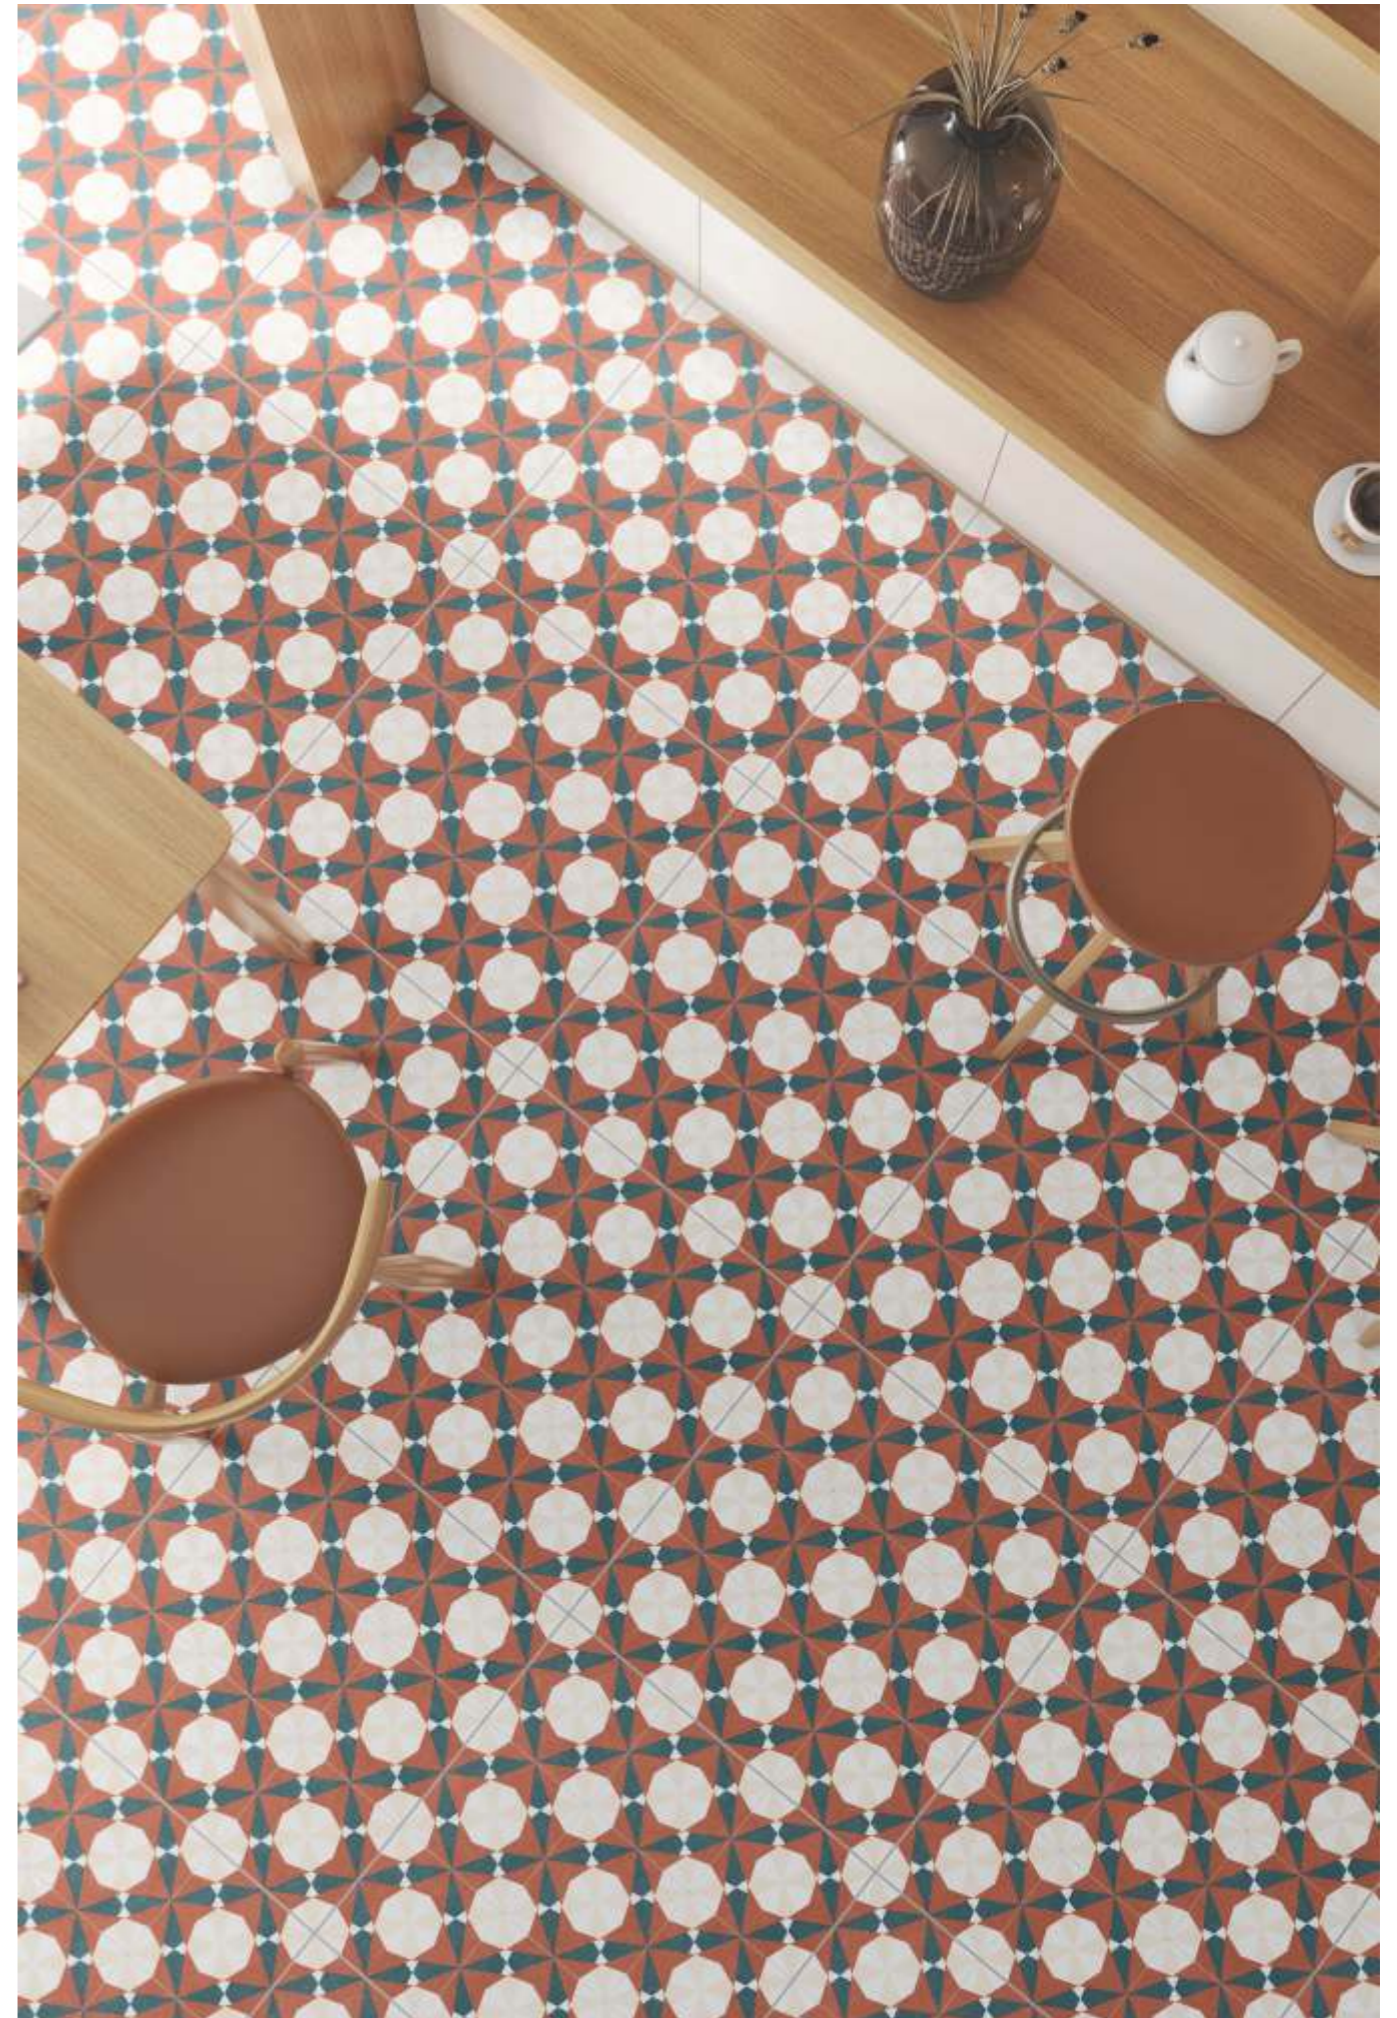

With its matte finish and geometric elegance, it's perfect for both modern lounges and retro-inspired interiors.

JANSON > 60x60cm > MATT SURFACE

LINUX

60X60CM
MATT SURFACE

Touch & Scan To
View 360

Linux blends bold terracotta tones with starburst symmetry to create a floor that feels both nostalgic and refreshingly current. Its rhythmic repeat and matte surface make it ideal for lively cafés, kitchens, or creative corners that love to stand out.