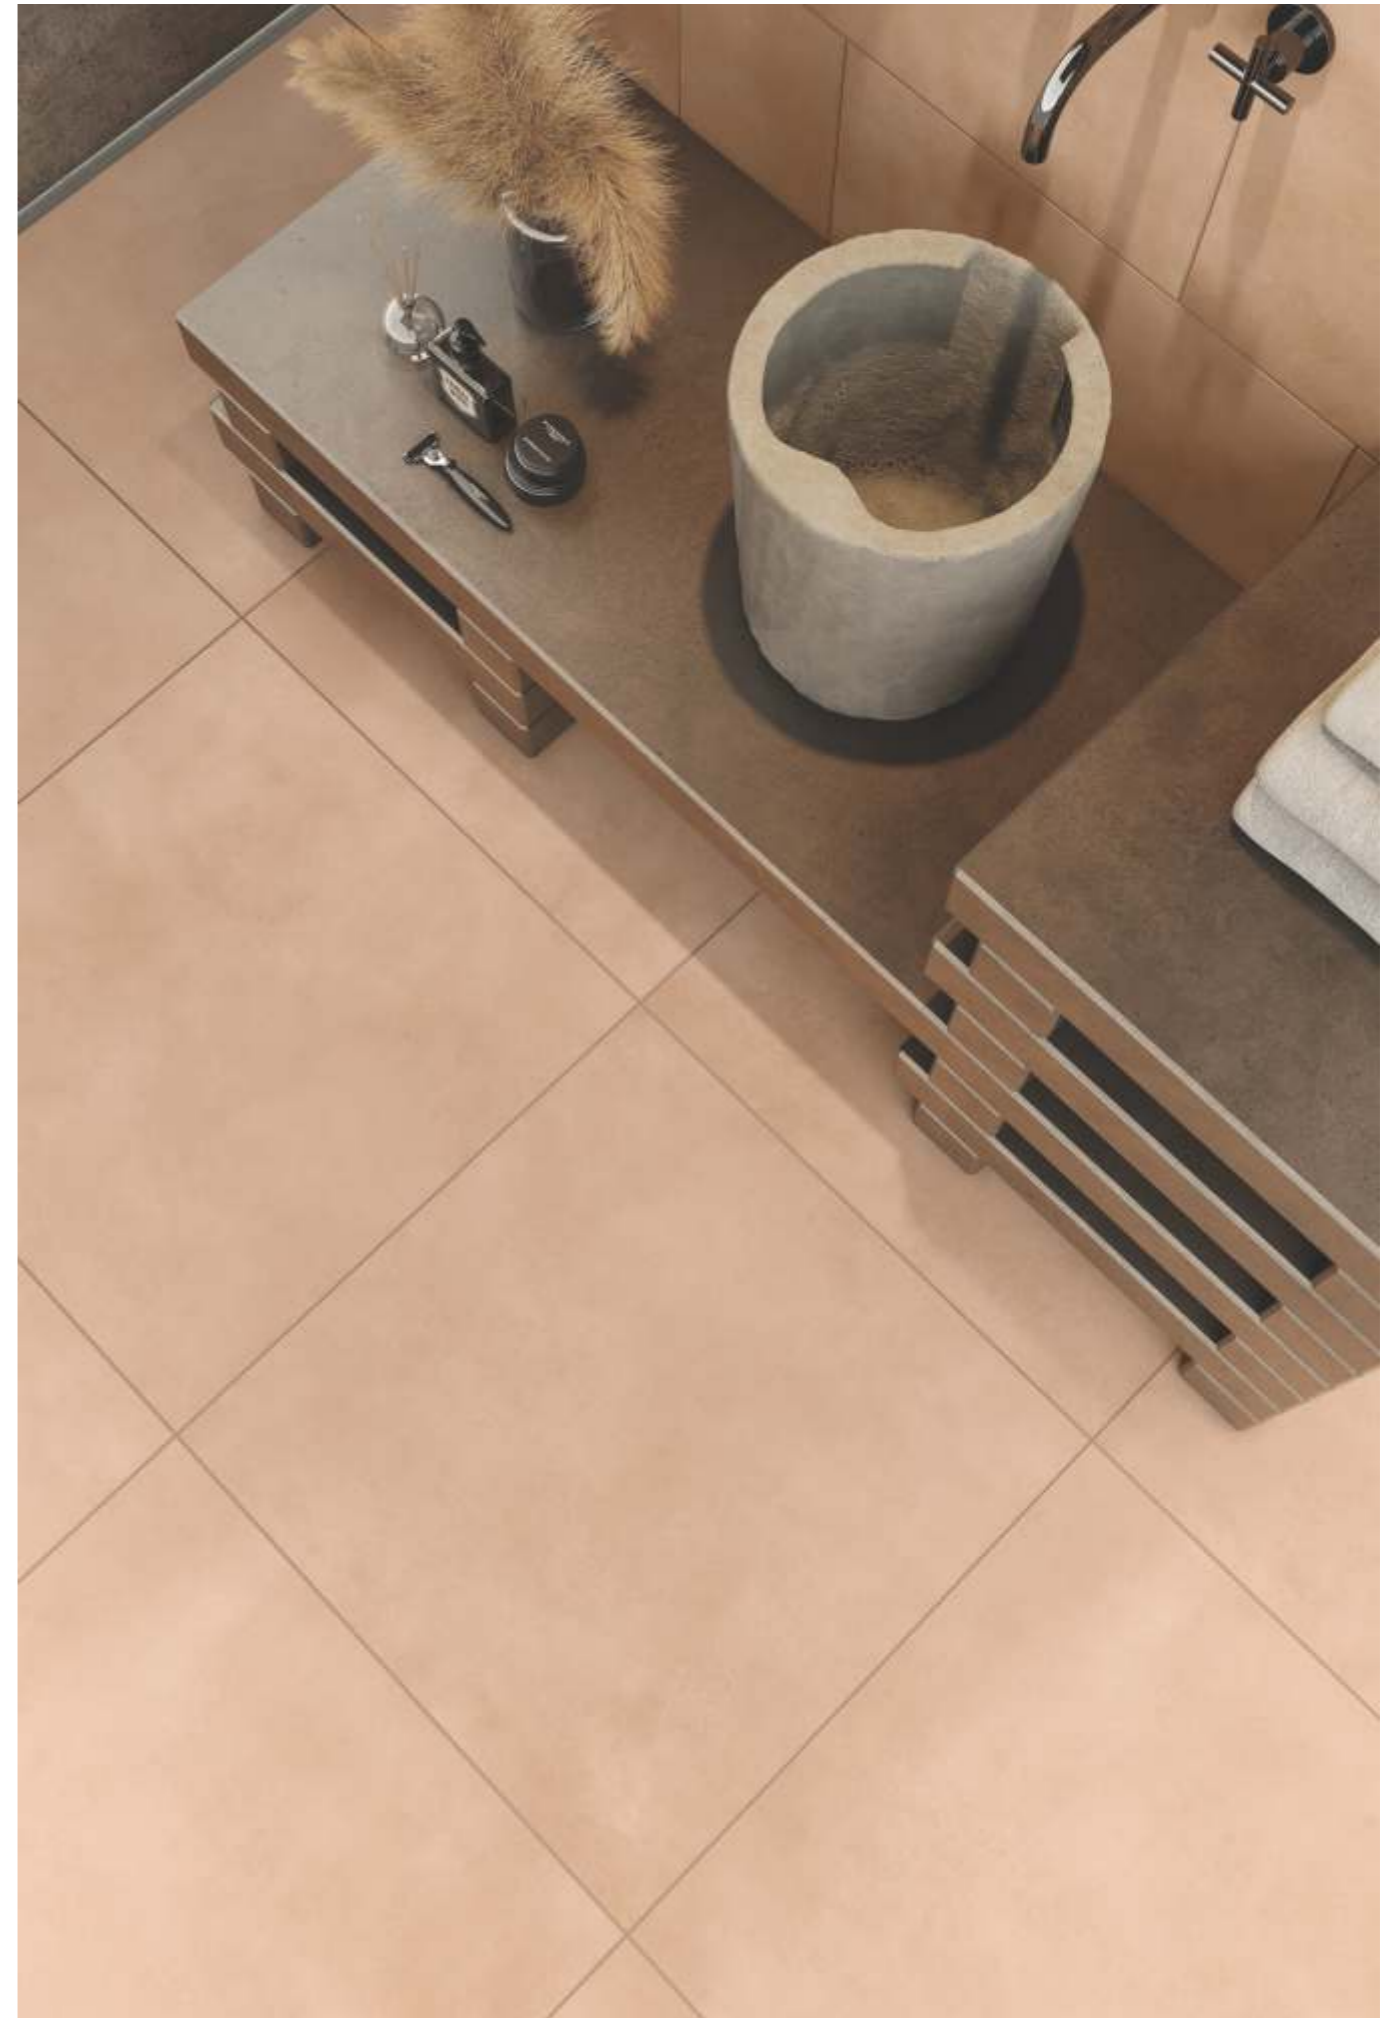

ACERO RENO > 60x60cm > MATT SURFACE

ACERO
SAPPHIRE

60X60CM
MATT SURFACE
4 RANDOM

Touch & Scan To
View 360

Sapphire's soft earthy tone and smooth matte finish bring balance to modern spaces — perfect for serene bathrooms, wellness zones, and warm minimal interiors.

ACERO SAPPHIRE > 60x60cm > MATT SURFACE

VERANO
BLU

60X60CM
MATT SURFACE
5 RANDOM

Touch & Scan To
View 360

Sapphire's soft clay tone brings a rustic charm to modern bathrooms and spa spaces. The matte finish softens light, creating a serene, grounded atmosphere.