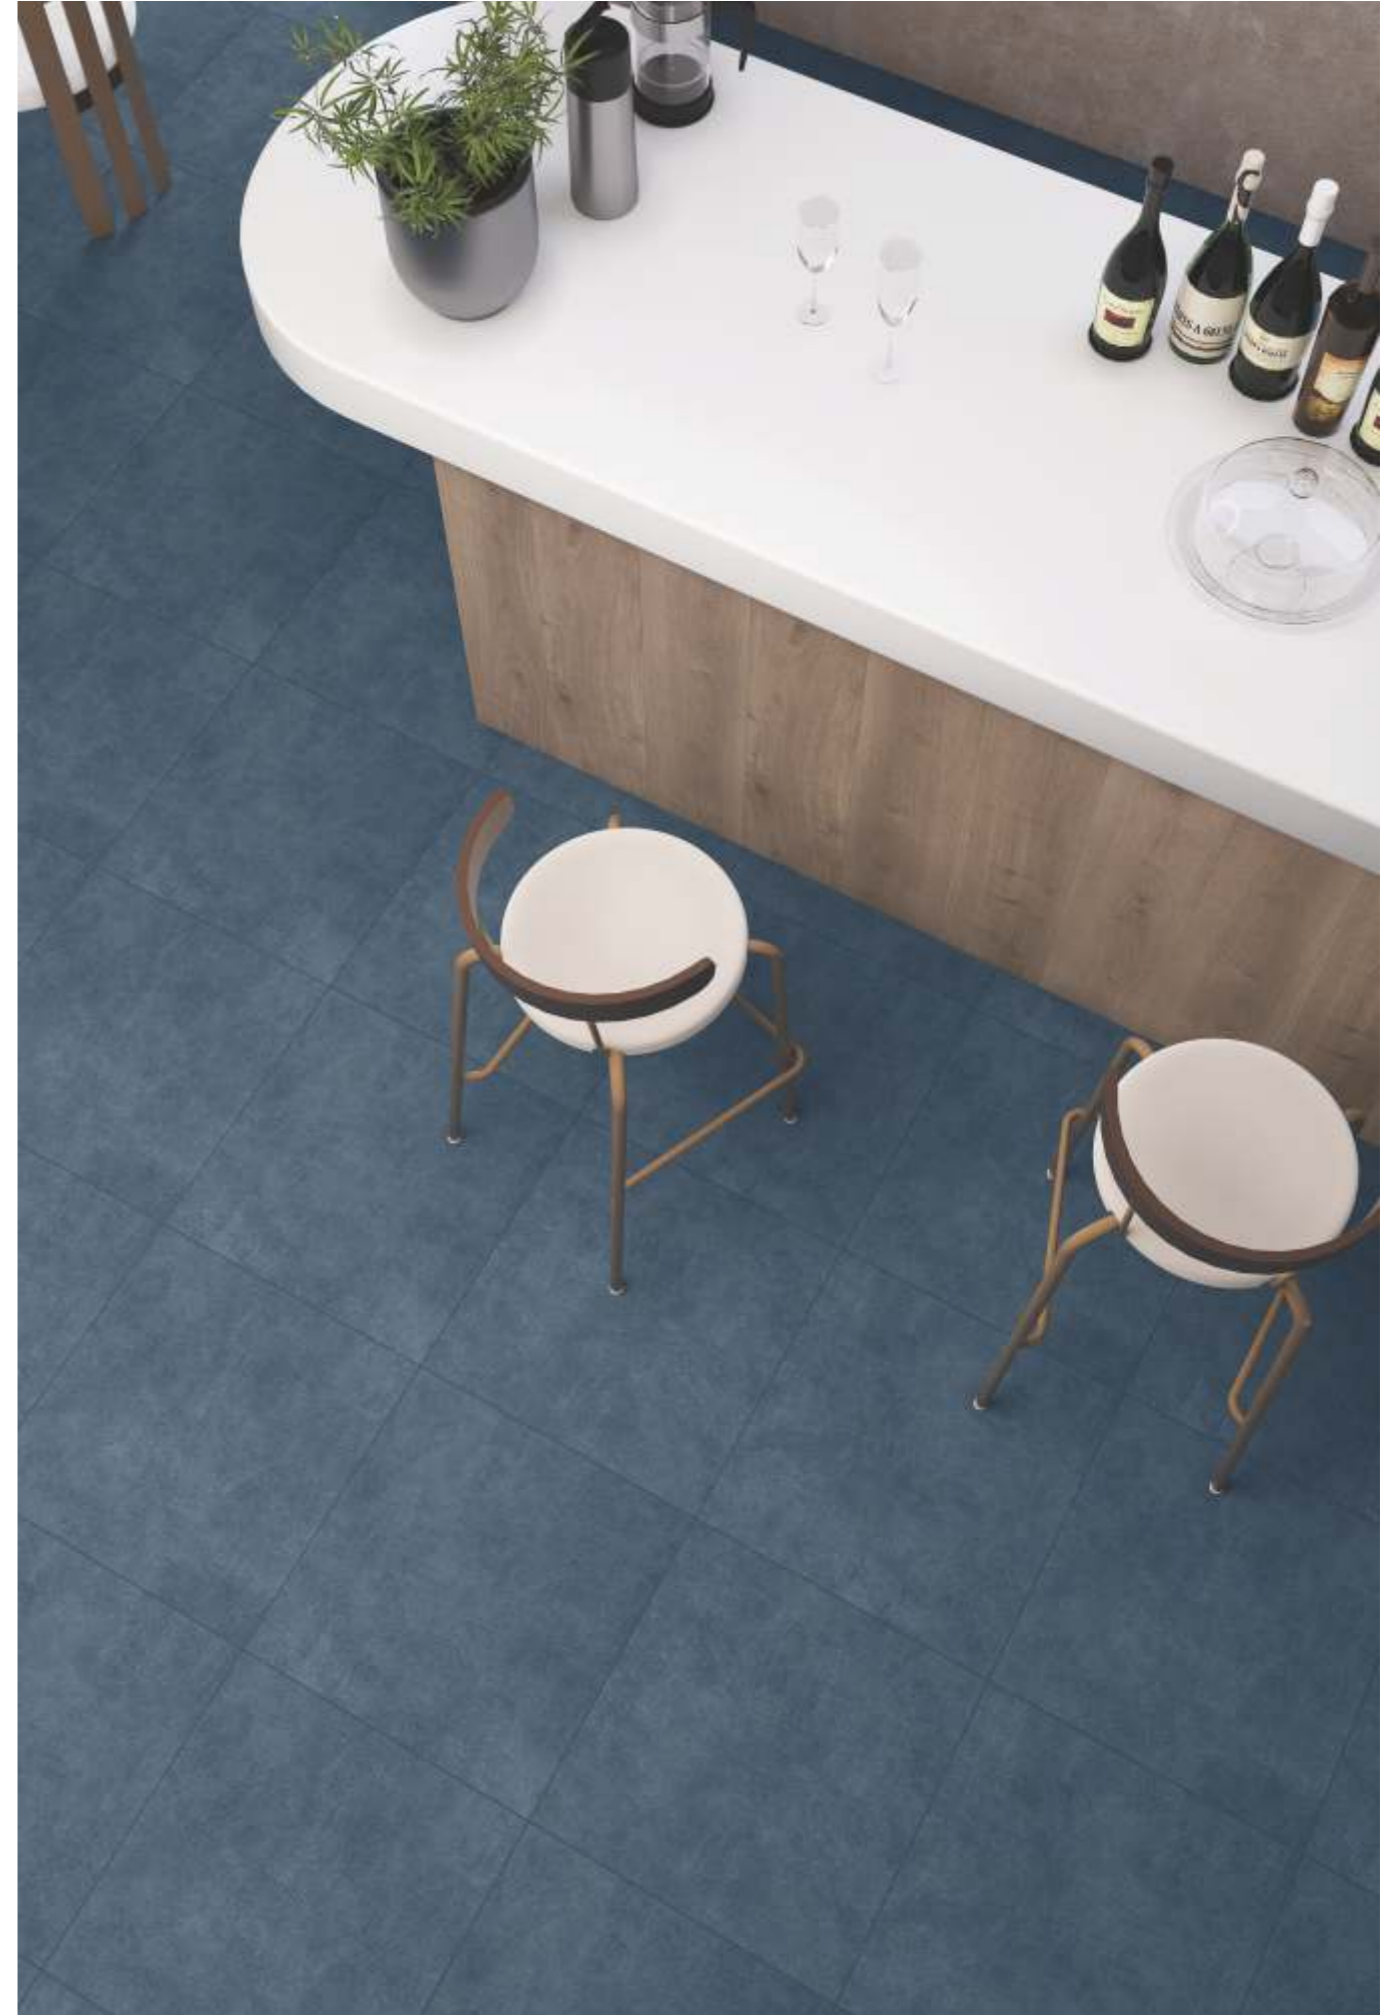

VERANO
BLU

60X60CM
MATT SURFACE
5 RANDOM

Touch & Scan To
View 360

Sapphire's soft clay tone brings a rustic charm to modern bathrooms and spa spaces. The matte finish softens light, creating a serene, grounded atmosphere.