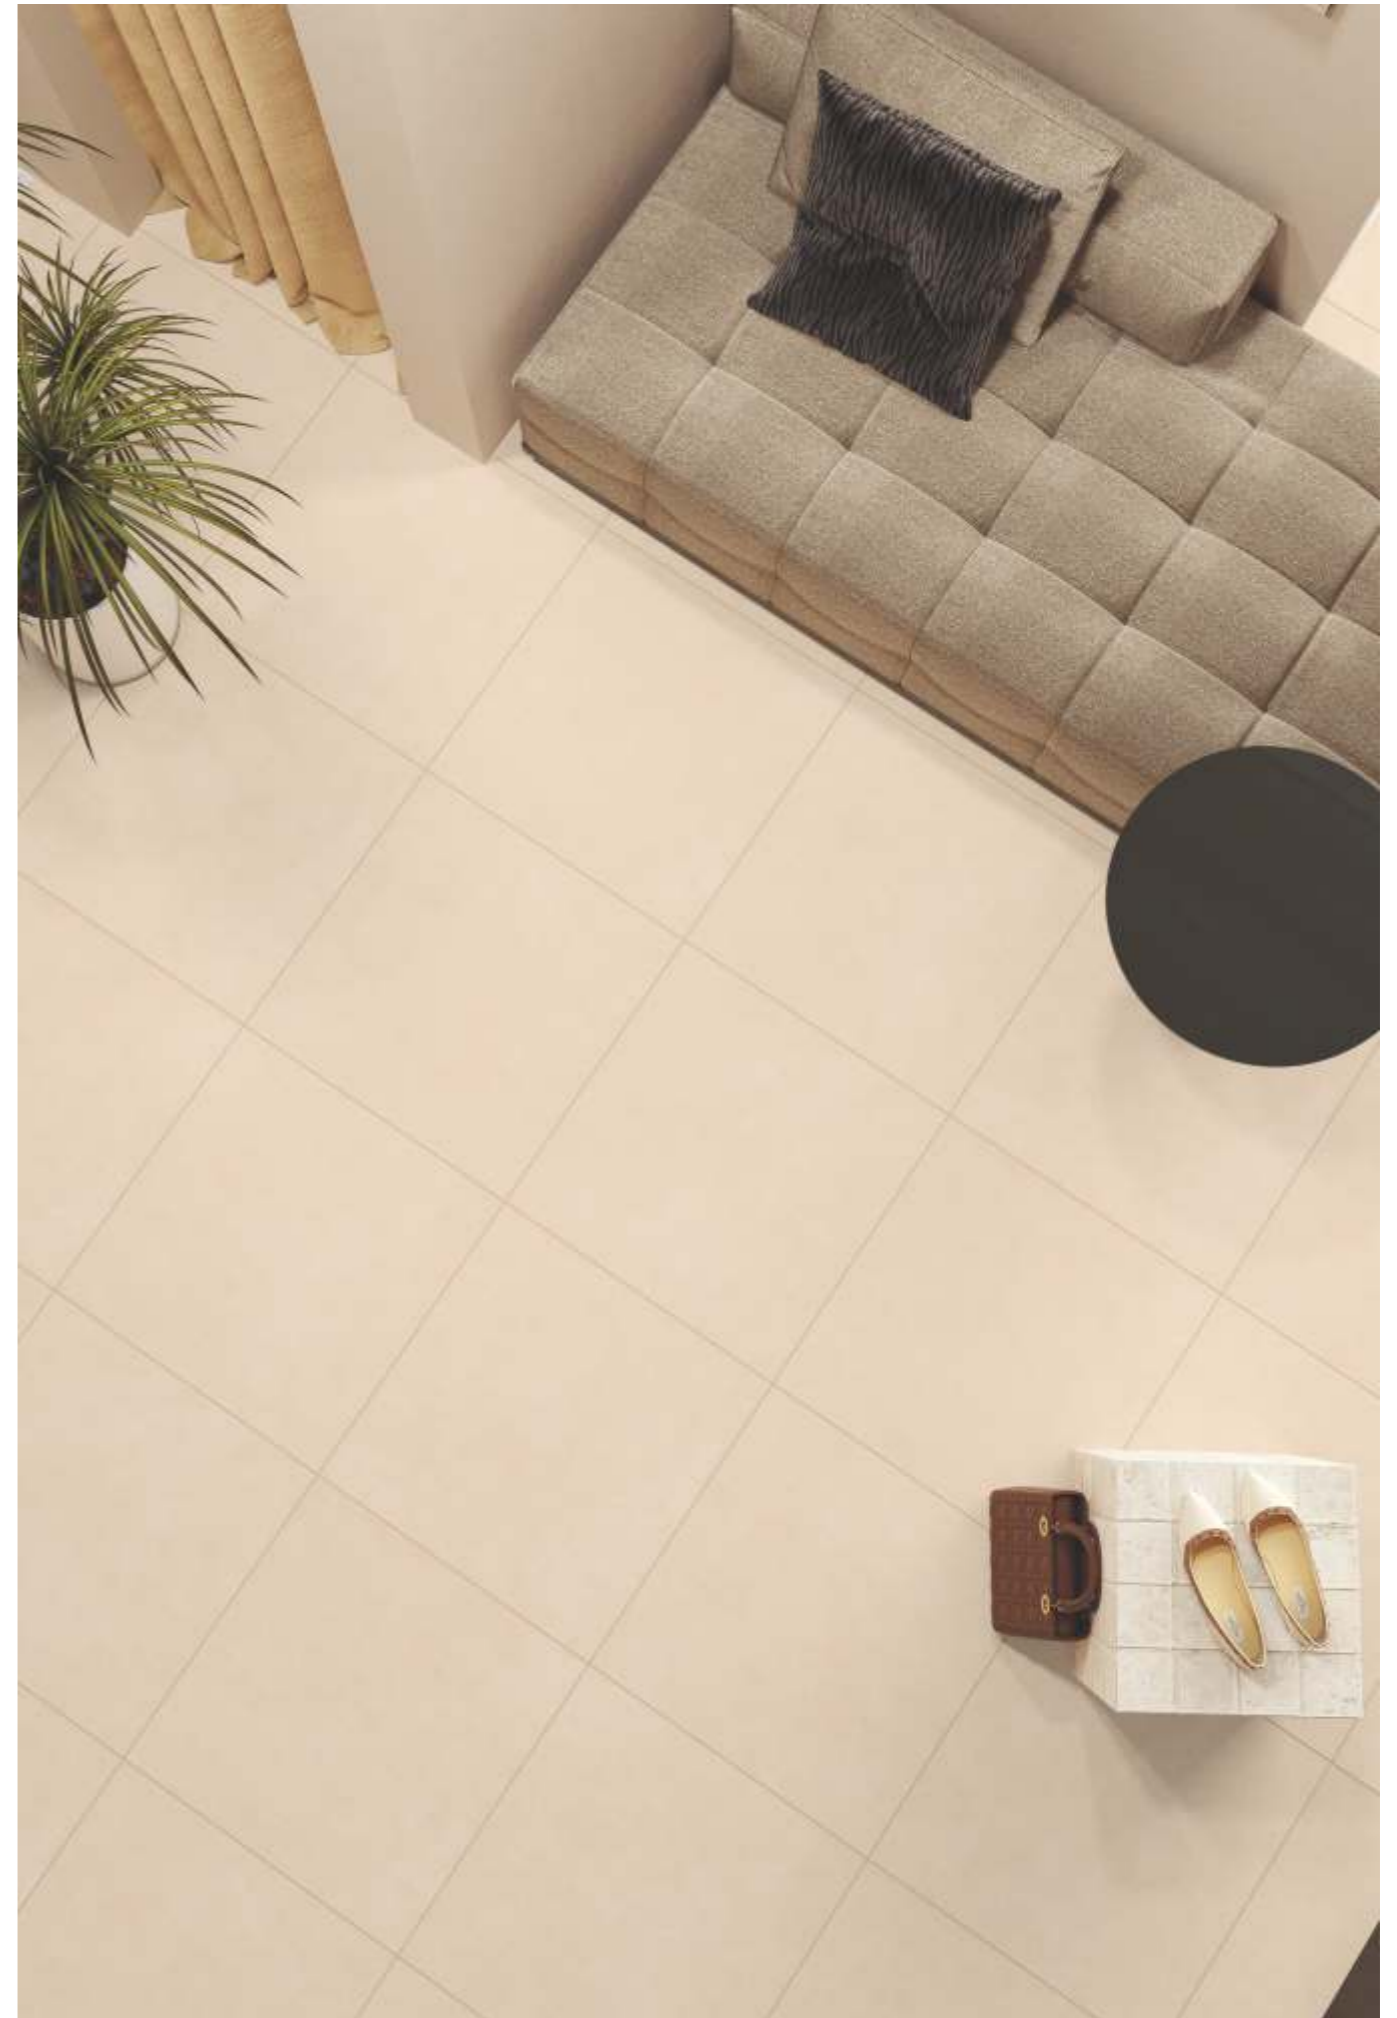

VERANO **SAGA** > 60x60cm > MATT SURFACE

VERANO
AVORIO

60X60CM
MATT SURFACE
5 RANDOM

Touch & Scan To
View 360

Avorio brings a calming beige tone with a velvety matte finish, making any space feel lighter and more open. Perfect for modern homes that embrace simplicity and warmth.