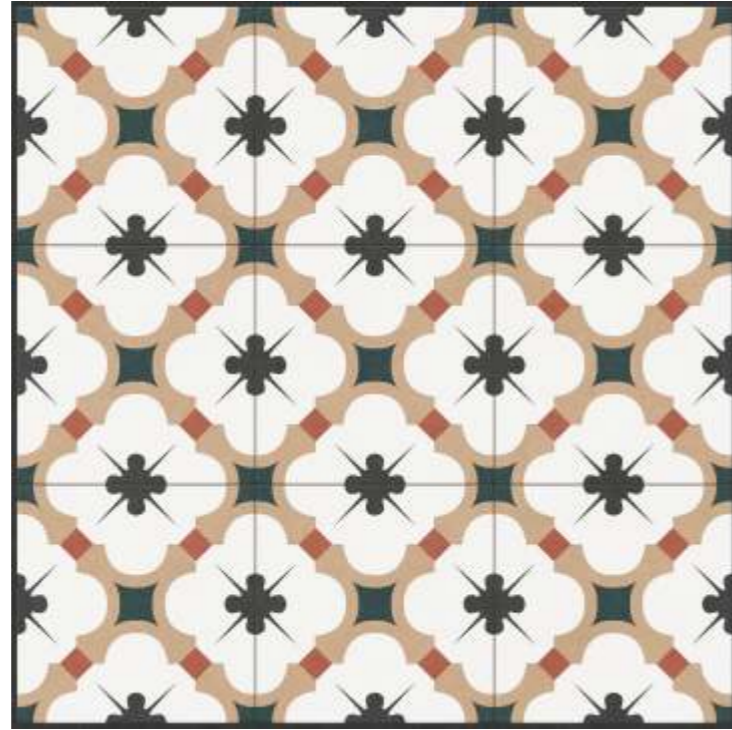

MONTERRAT > 60x60cm > MATT SURFACE

MYRLAD

60X60CM
MATT SURFACE

Touch & Scan To
View 360

Myriad weaves together contrasting florals and diamond outlines into a lively, harmonious rhythm. The earthy tones and matte finish bring warmth, while the black detailing adds striking balance perfect for feature walls that want to make a confident, creative statement.