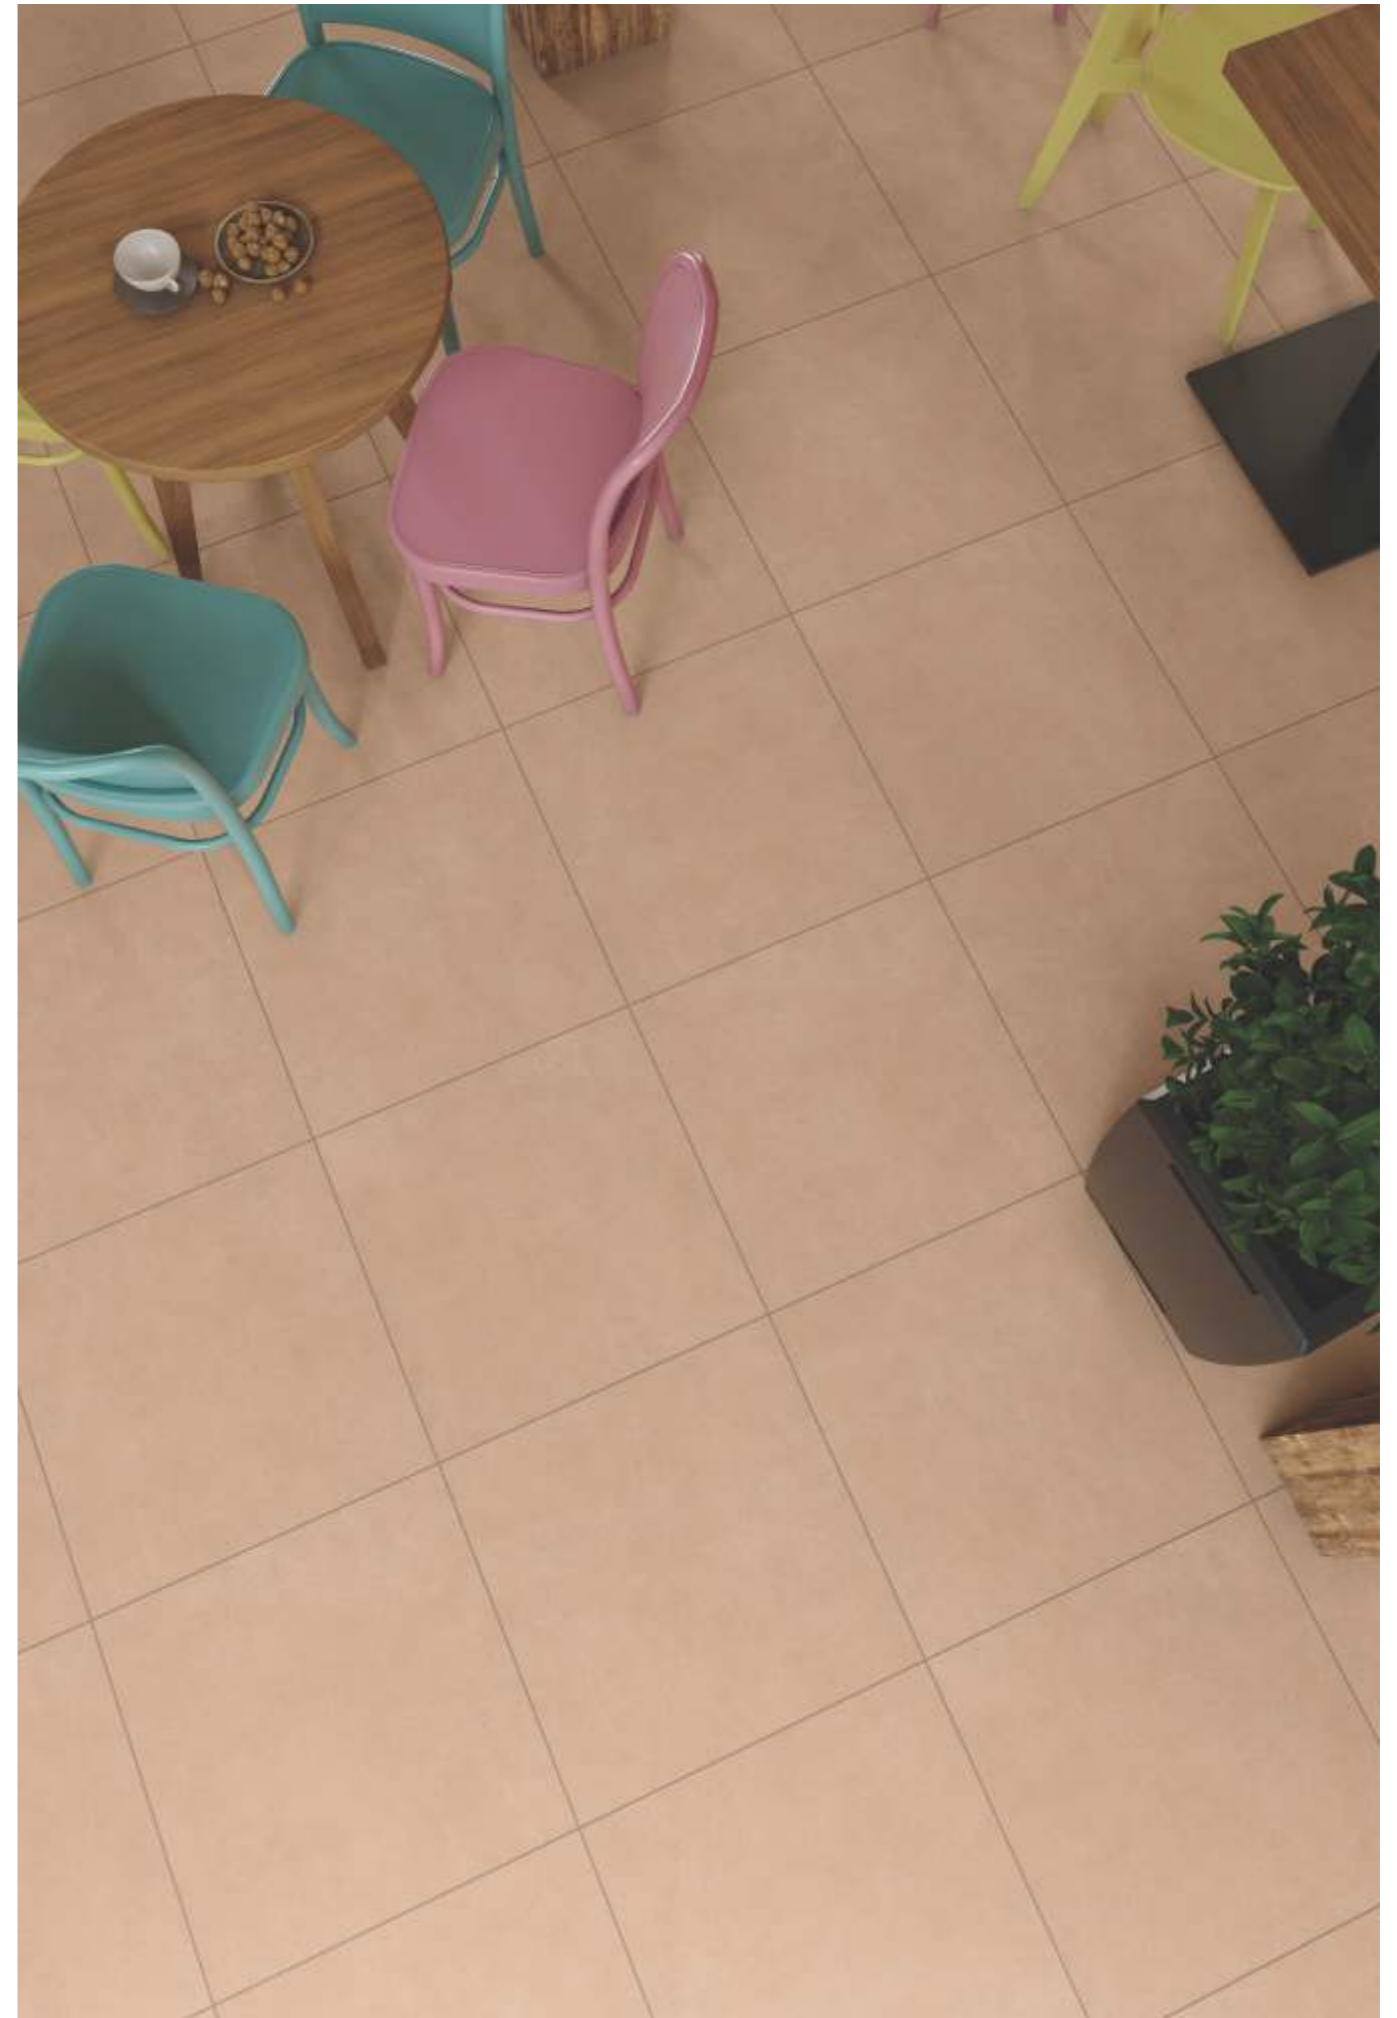

VERANO
TAUPE

60X60CM
MATT SURFACE
5 RANDOM

Touch & Scan To
View 360

A warm and welcoming neutral, Taupe brings earthy elegance to modern spaces. Its balanced tone complements vibrant elements, making it perfect for cafes, creative studios, and community lounges.