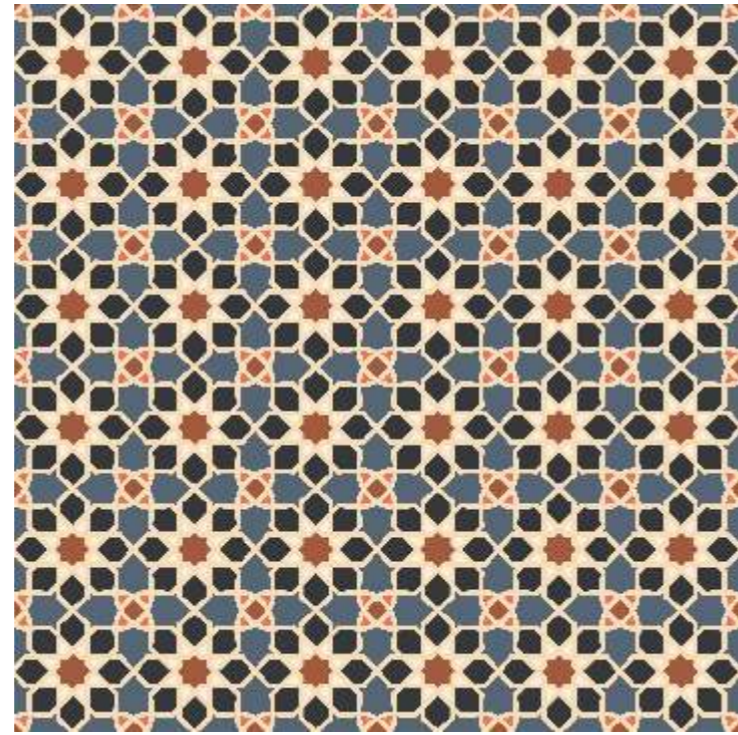

MONTERRAT > 60x60cm > MATT SURFACE

MYRLAD

60X60CM
MATT SURFACE

Touch & Scan To
View 360

Myriad weaves together contrasting florals and diamond outlines into a lively, harmonious rhythm. The earthy tones and matte finish bring warmth, while the black detailing adds striking balance perfect for feature walls that want to make a confident, creative statement.

MYRIAD > 60x60cm > MATT SURFACE

MYSTICA

60X60CM
DAZZLE SURFACE

Touch & Scan To
View 360

Mystica captivates with its star-like tessellations and rich contrast, echoing the charm of Middle Eastern mosaic art. Its dazzle surface adds a refined shimmer, making it ideal for standout flooring in dining, lounge, or curated cultural spaces.