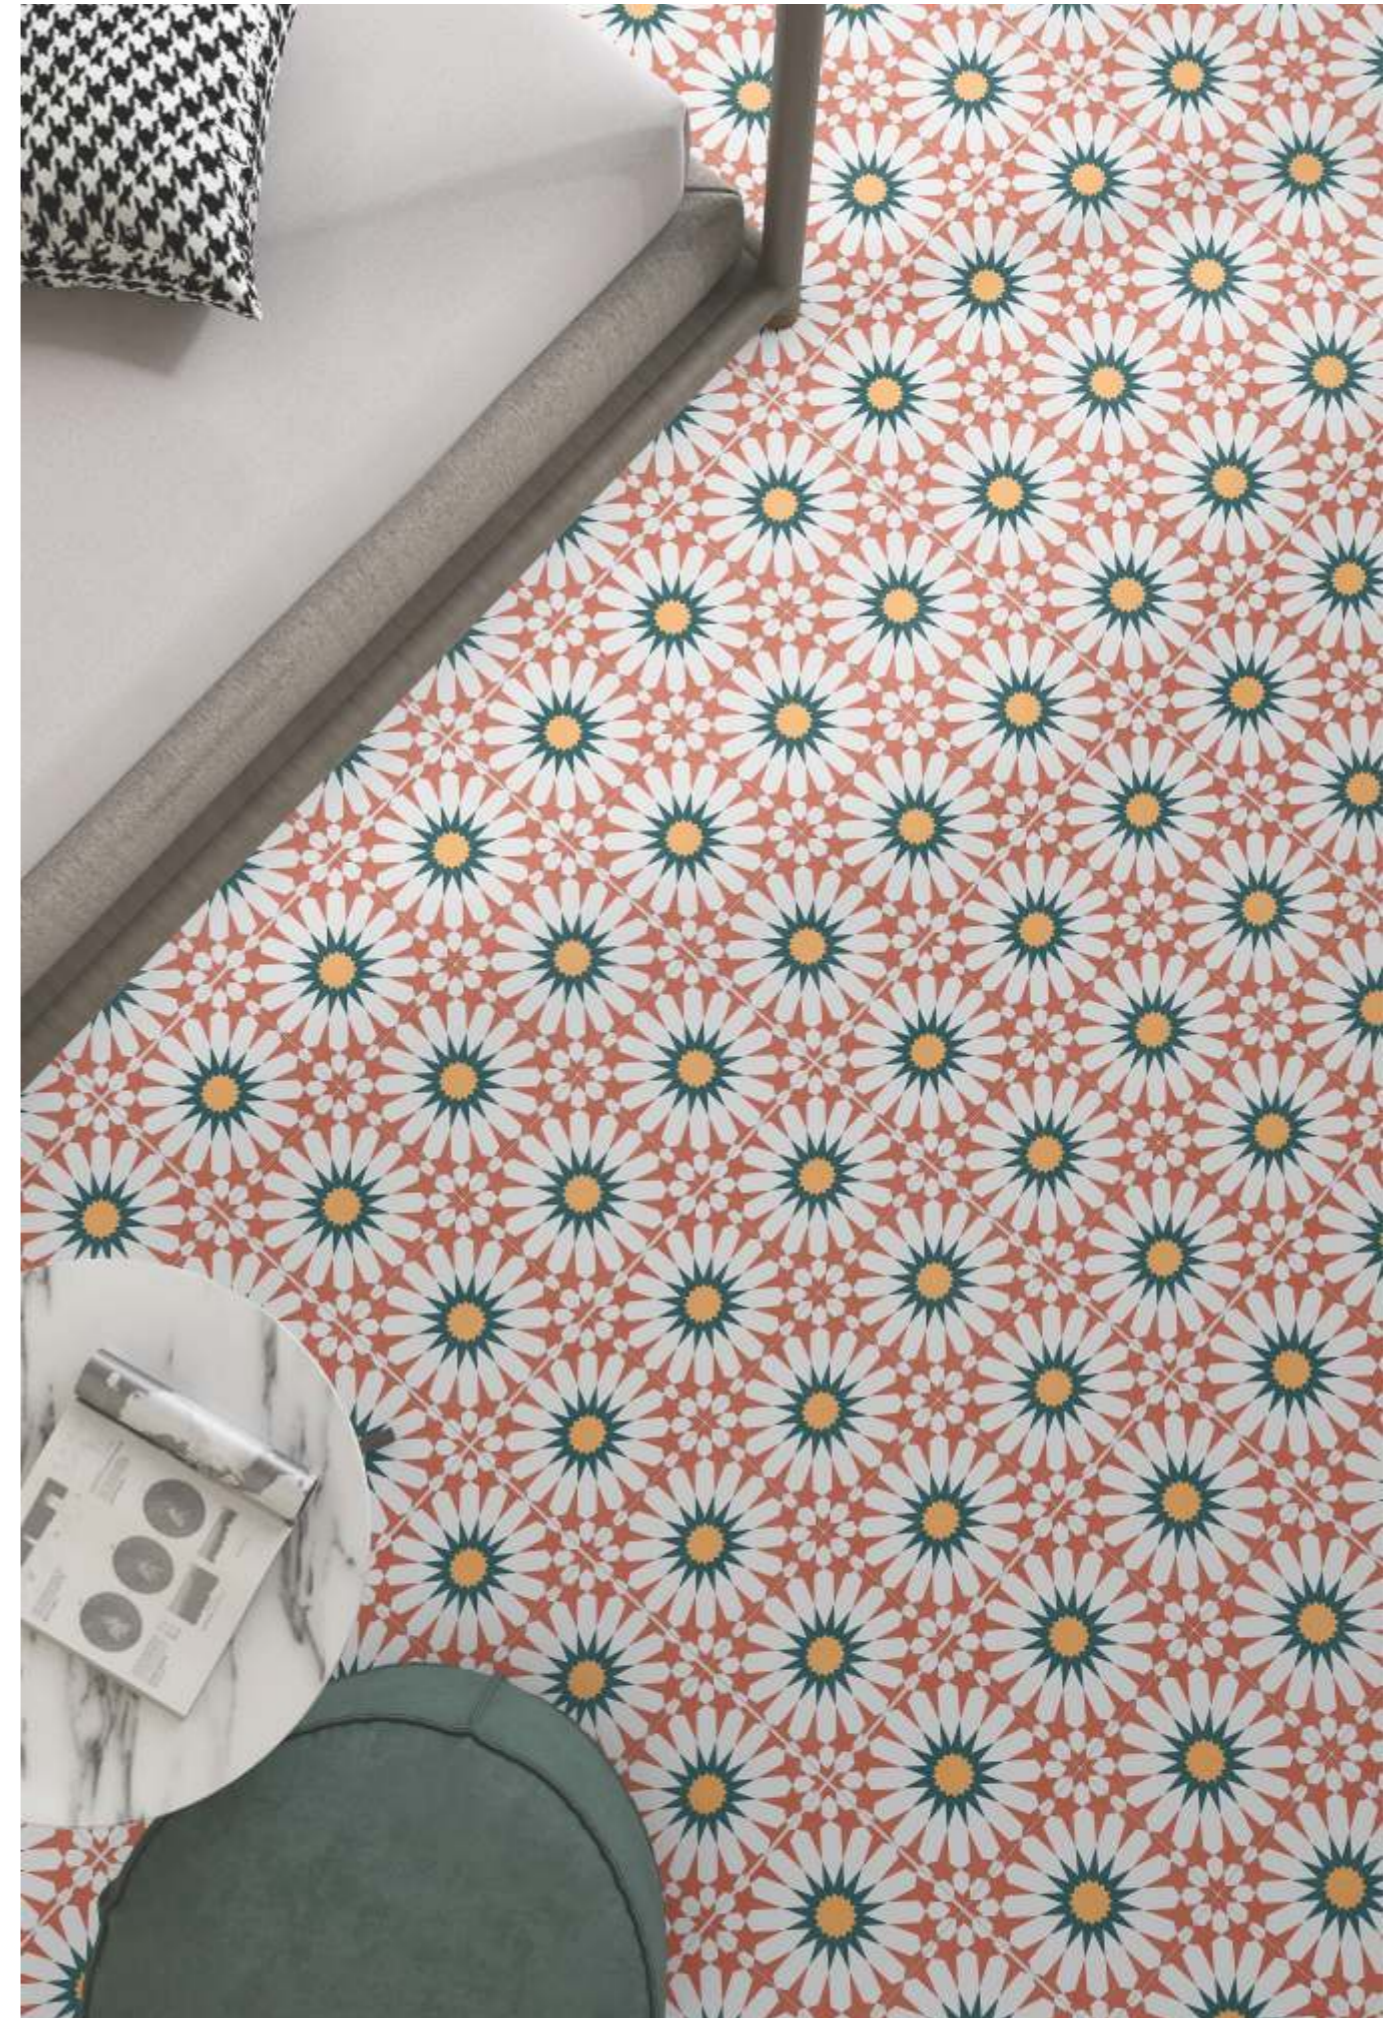

CALISTO

60X60CM
MATT SURFACE

Touch & Scan To
View 360

Calisto brings a joyful rhythm to walls with its retro floral burst and warm terracotta tones. Ideal for creative bathrooms or boutique interiors, it adds a splash of character and charm to everyday spaces.