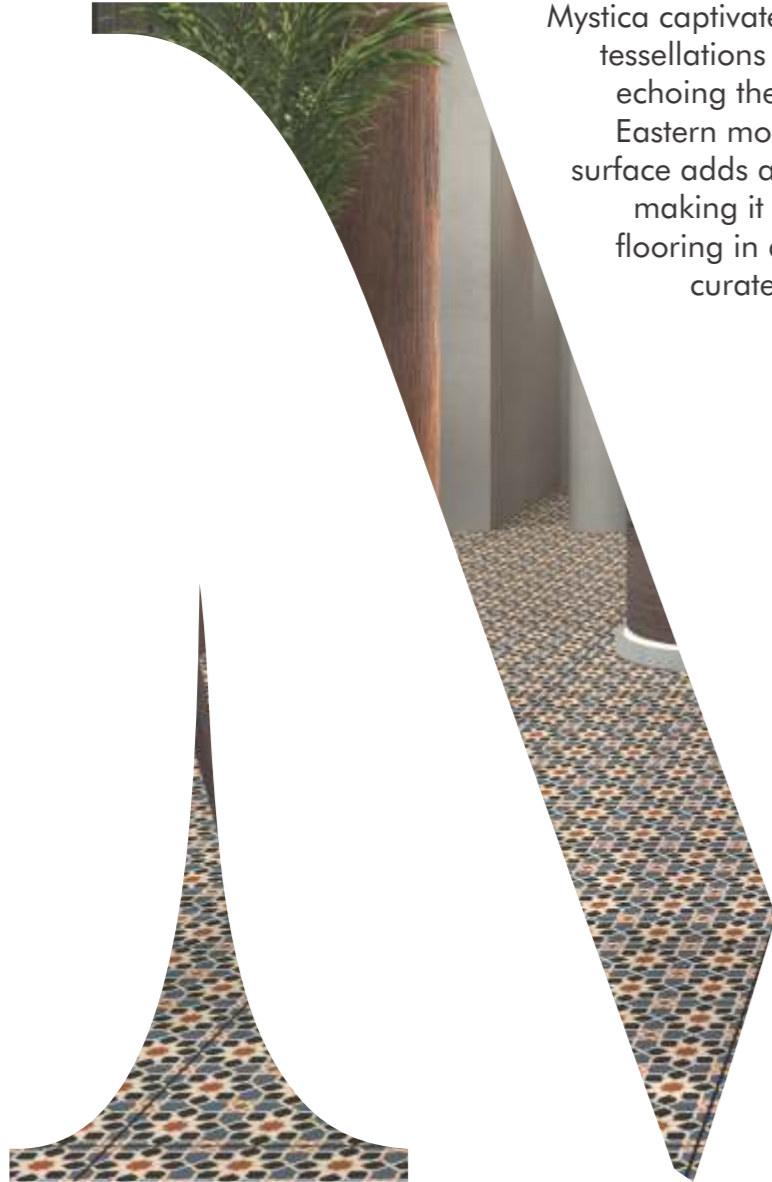

MYRIAD > 60x60cm > MATT SURFACE

MYSTICA

60X60CM
DAZZLE SURFACE

Touch & Scan To
View 360

Mystica captivates with its star-like tessellations and rich contrast, echoing the charm of Middle Eastern mosaic art. Its dazzle surface adds a refined shimmer, making it ideal for standout flooring in dining, lounge, or curated cultural spaces.