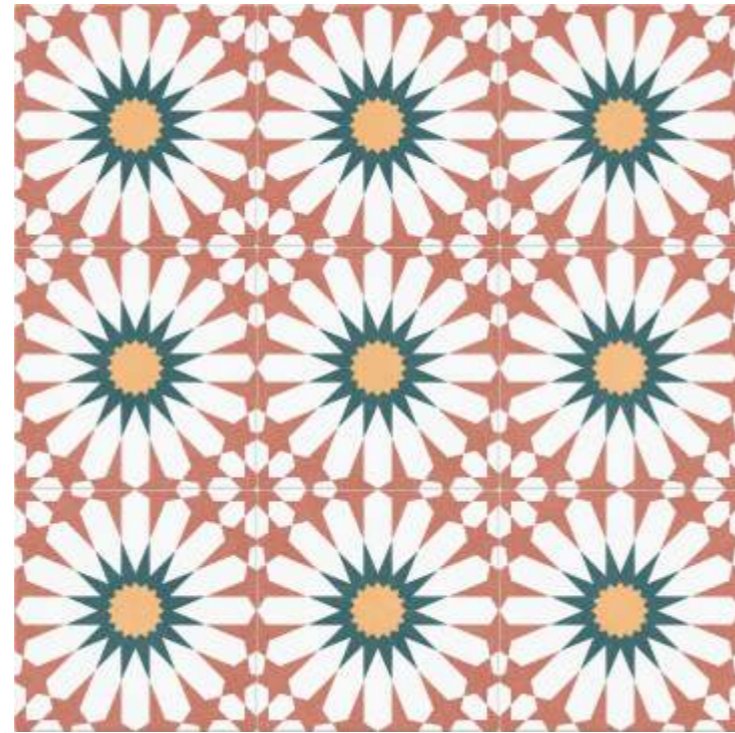

CALISTO

60X60CM
MATT SURFACE

Touch & Scan To
View 360

Calisto brings a joyful rhythm to walls with its retro floral burst and warm terracotta tones. Ideal for creative bathrooms or boutique interiors, it adds a splash of character and charm to everyday spaces.