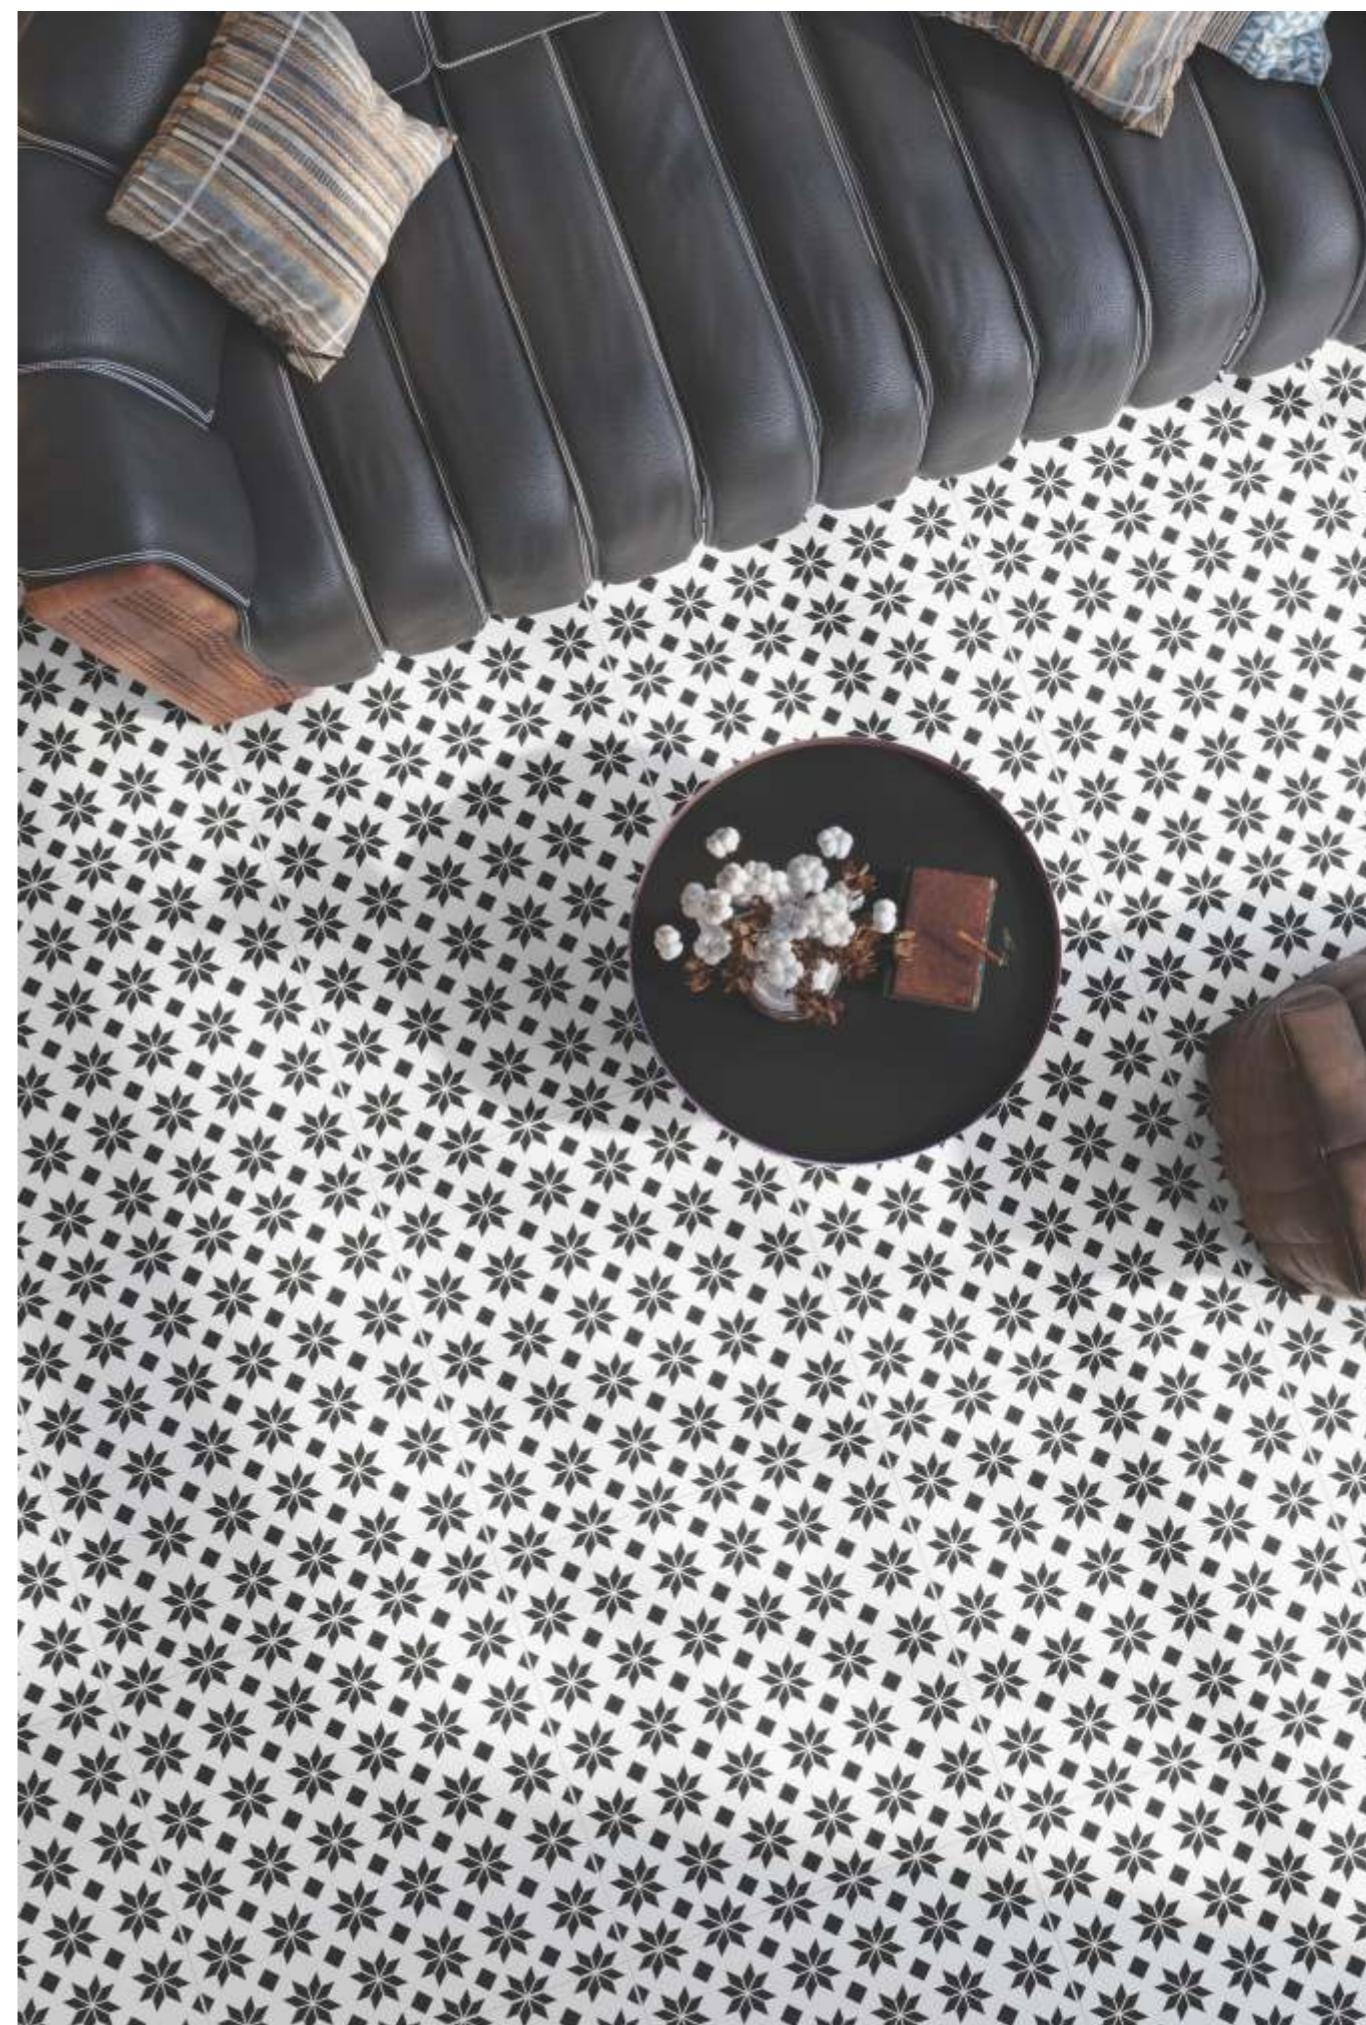

JANSON

60X60CM
MATT SURFACE

Touch & Scan To
View 360