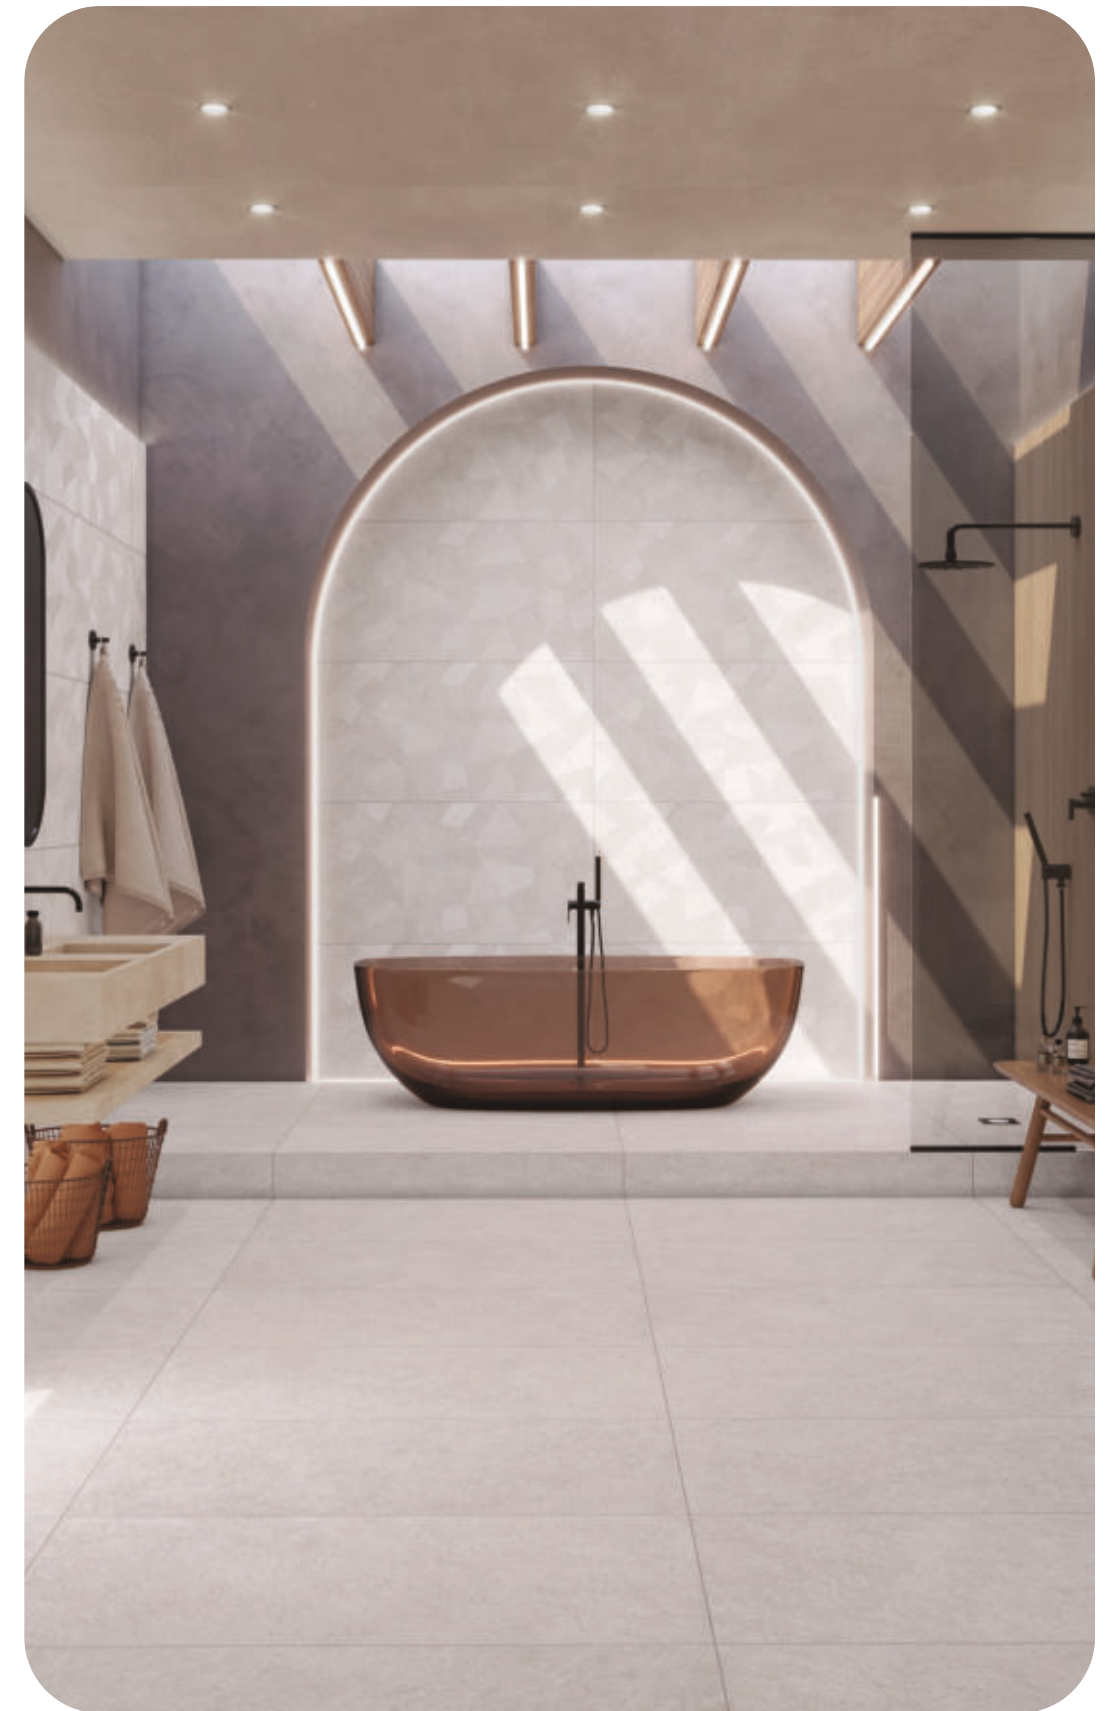

scan to view 360

OSLO
EDITION

Art

Accent

Oslo

AURA CREMA

Qutone / Oslo / 60x120cm

AURA FROST