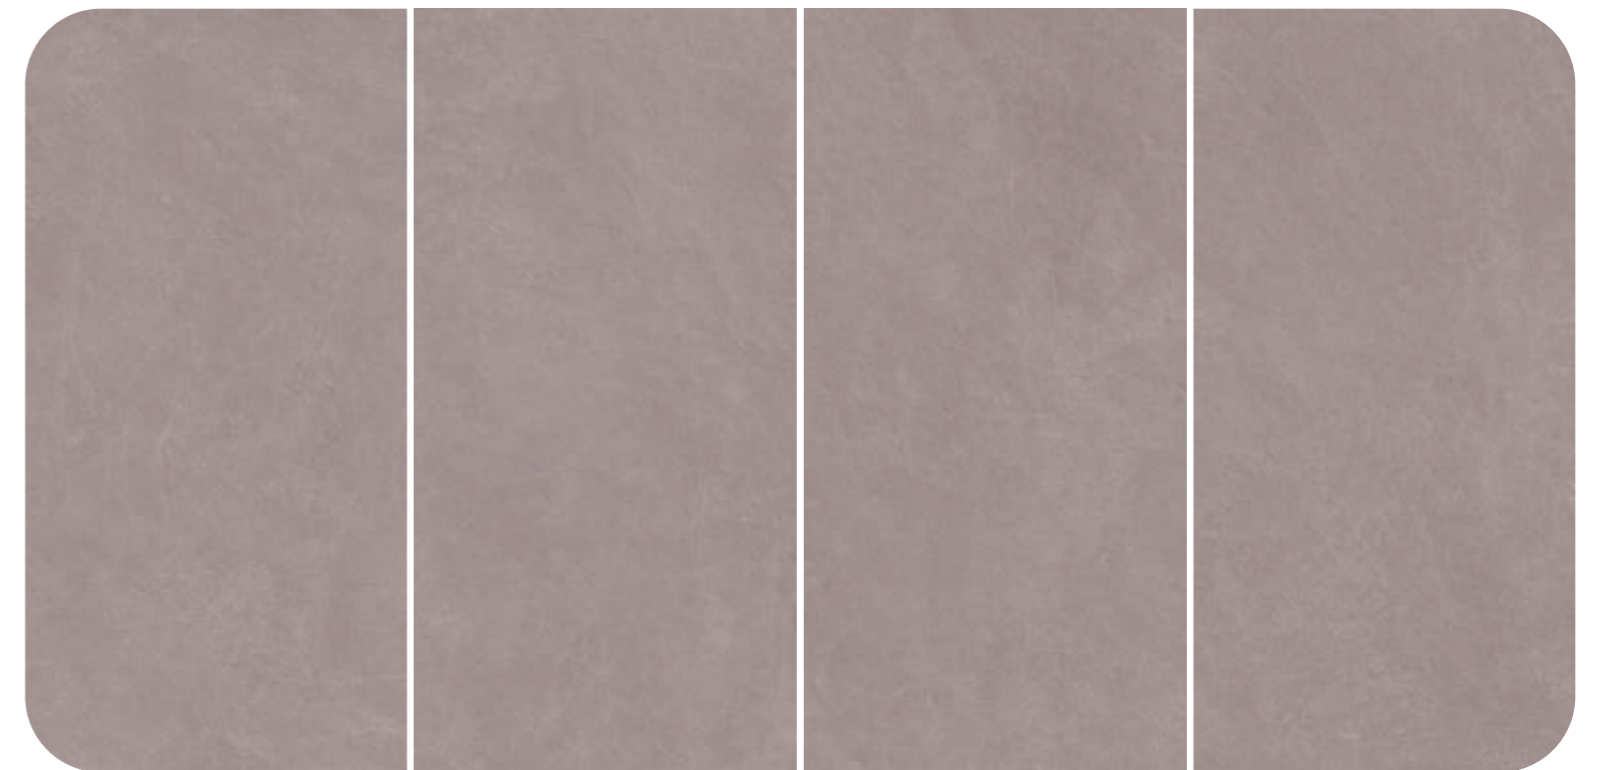

TERRA RENO

Faces : 04

scan to view 360

OSLO
EDITION

Art

Accent

Oslo