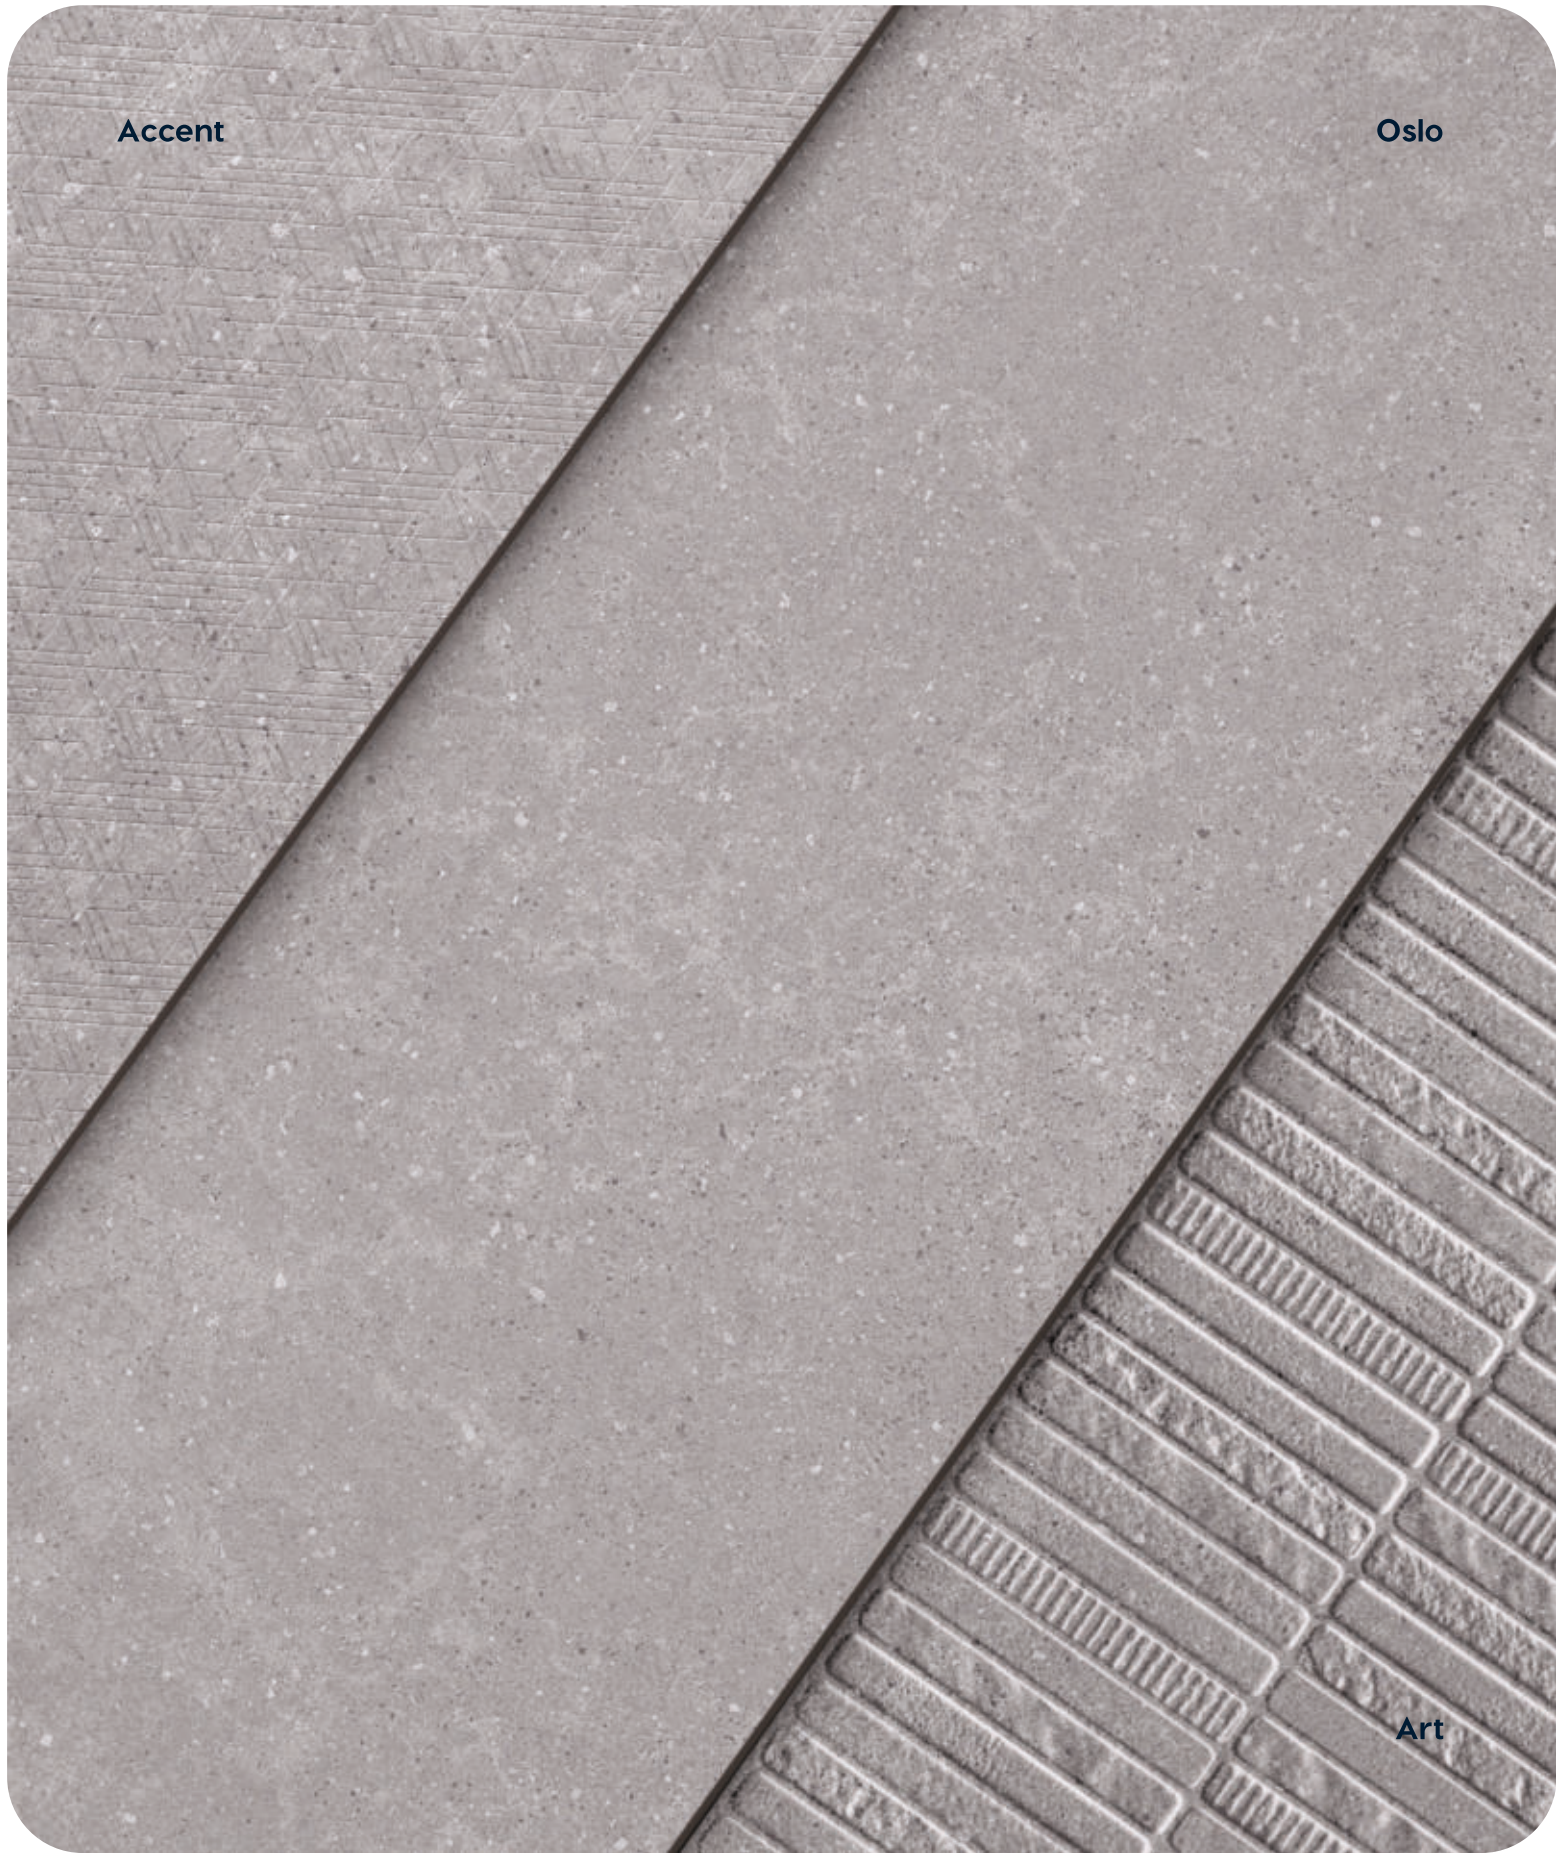

Qutone / Oslo / 60x120cm

DAWN GRAFITE

Faces : 04

scan to view 360

OSLO
EDITION

Art

Accent

Oslo