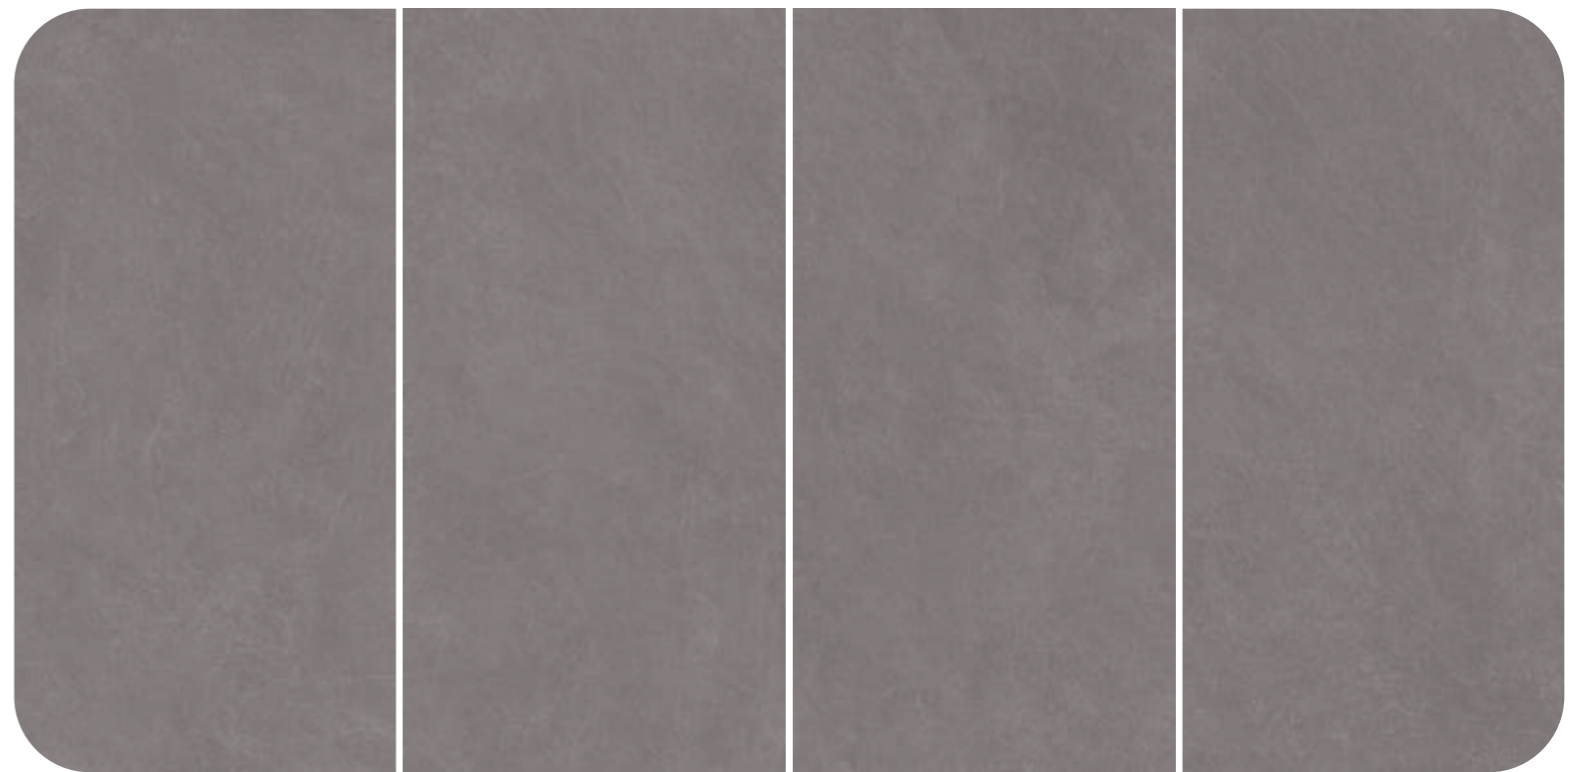

TERRA SLATE

Faces : 04

scan to view 360

OSLO
EDITION

Art

Accent

Oslo

TERRA SLATE