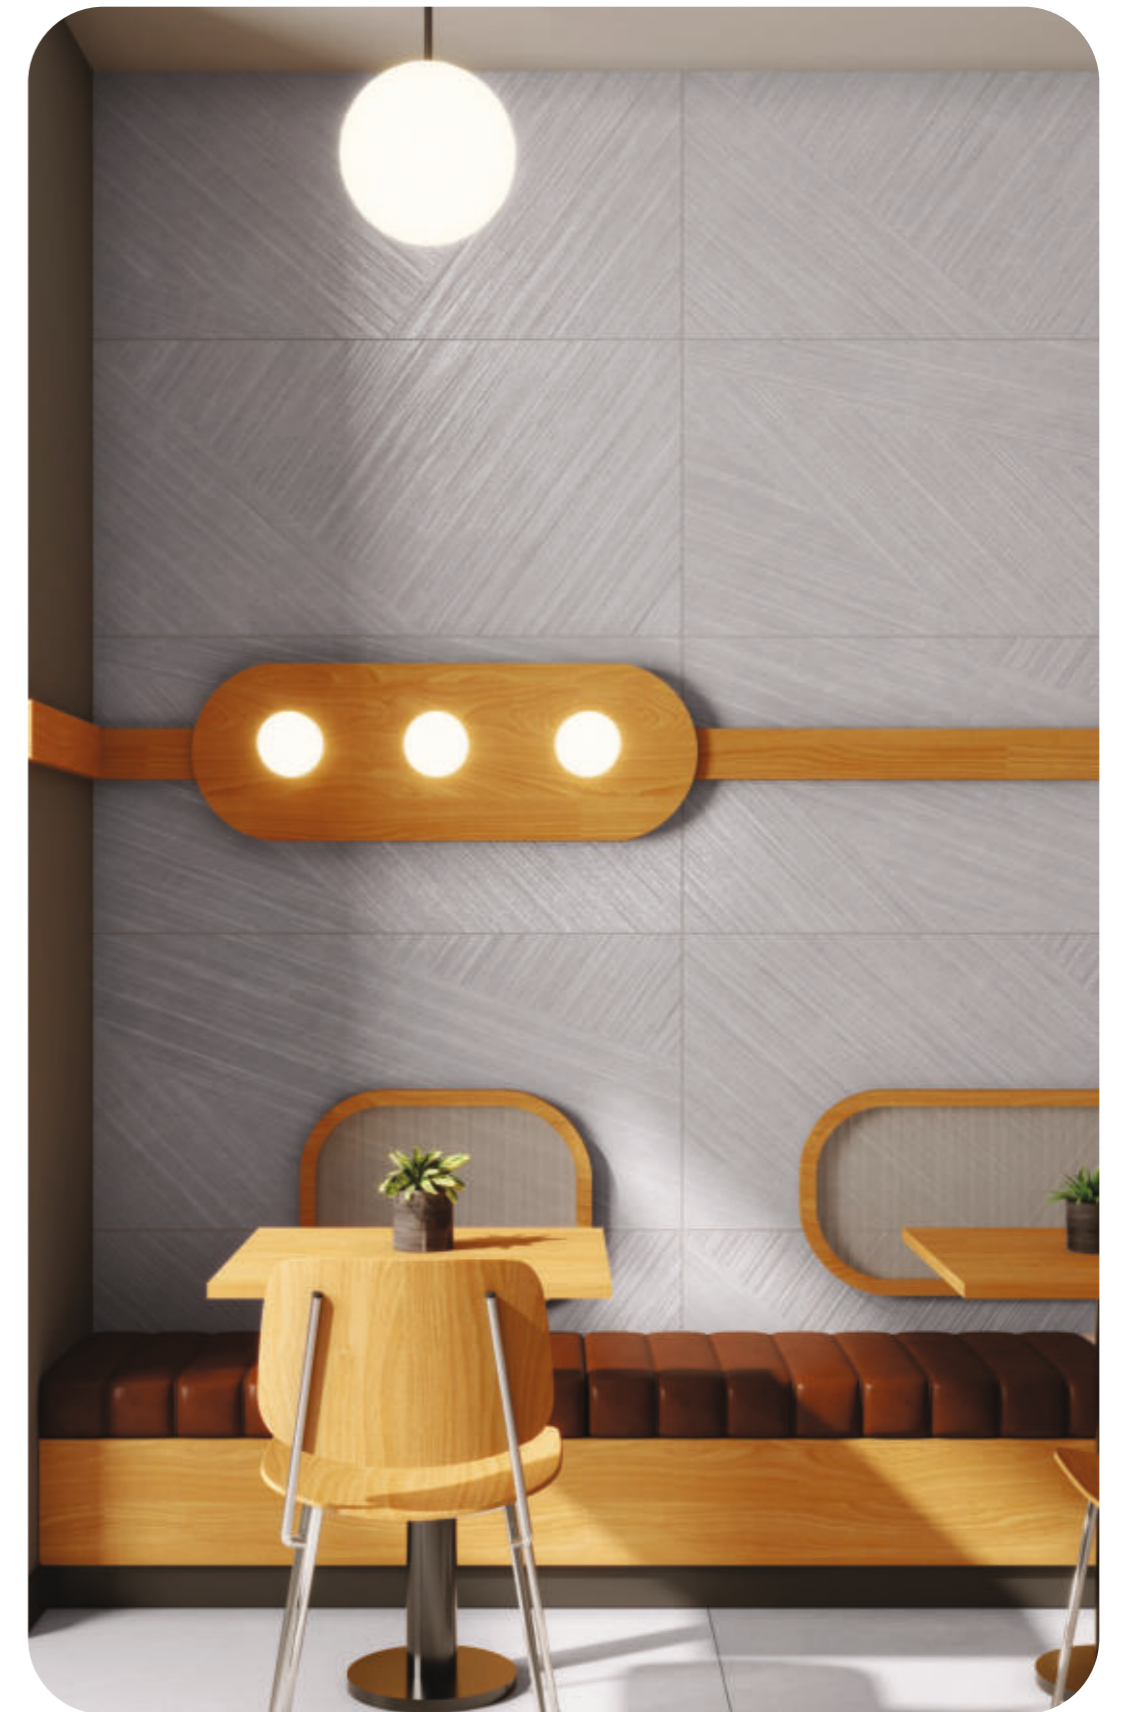

TERRA SPACE

Qutone / Oslo / 60x120cm