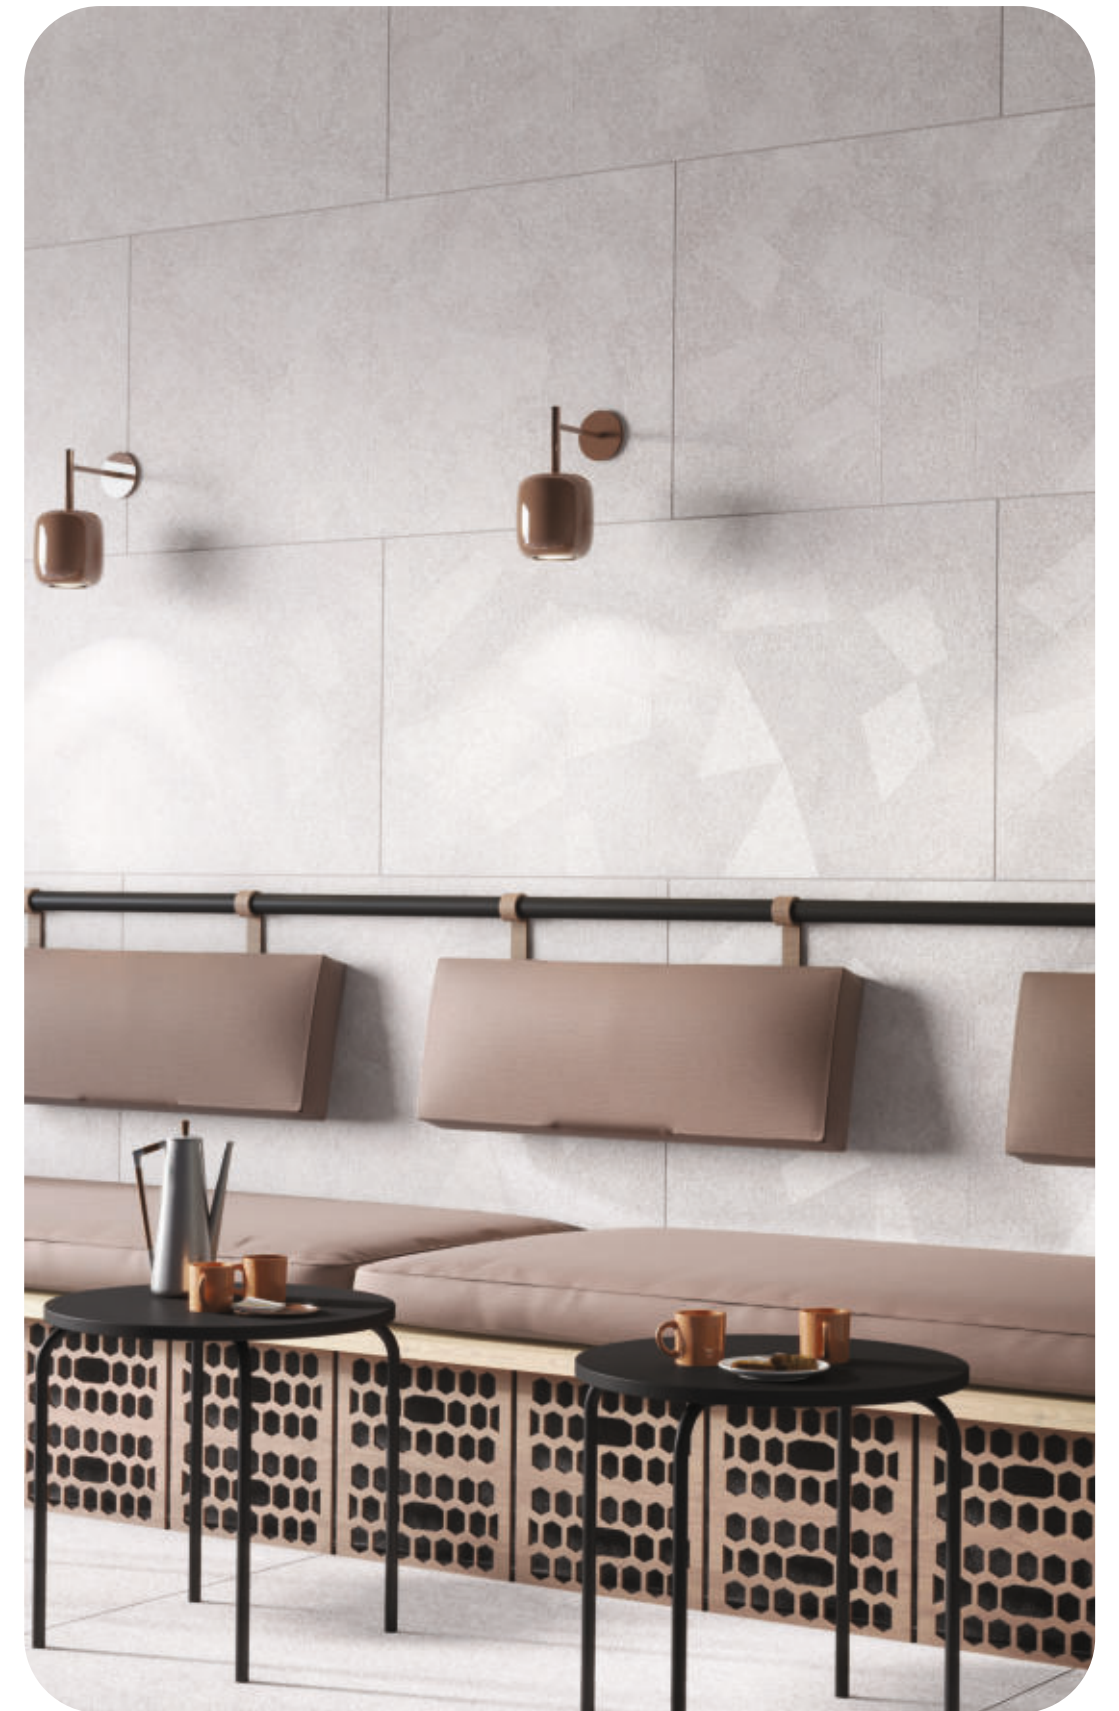

Faces : 04

scan to view 360

OSLO
EDITION

Art

Accent

Oslo

AURA FROST

Qutone / Oslo / 60x120cm