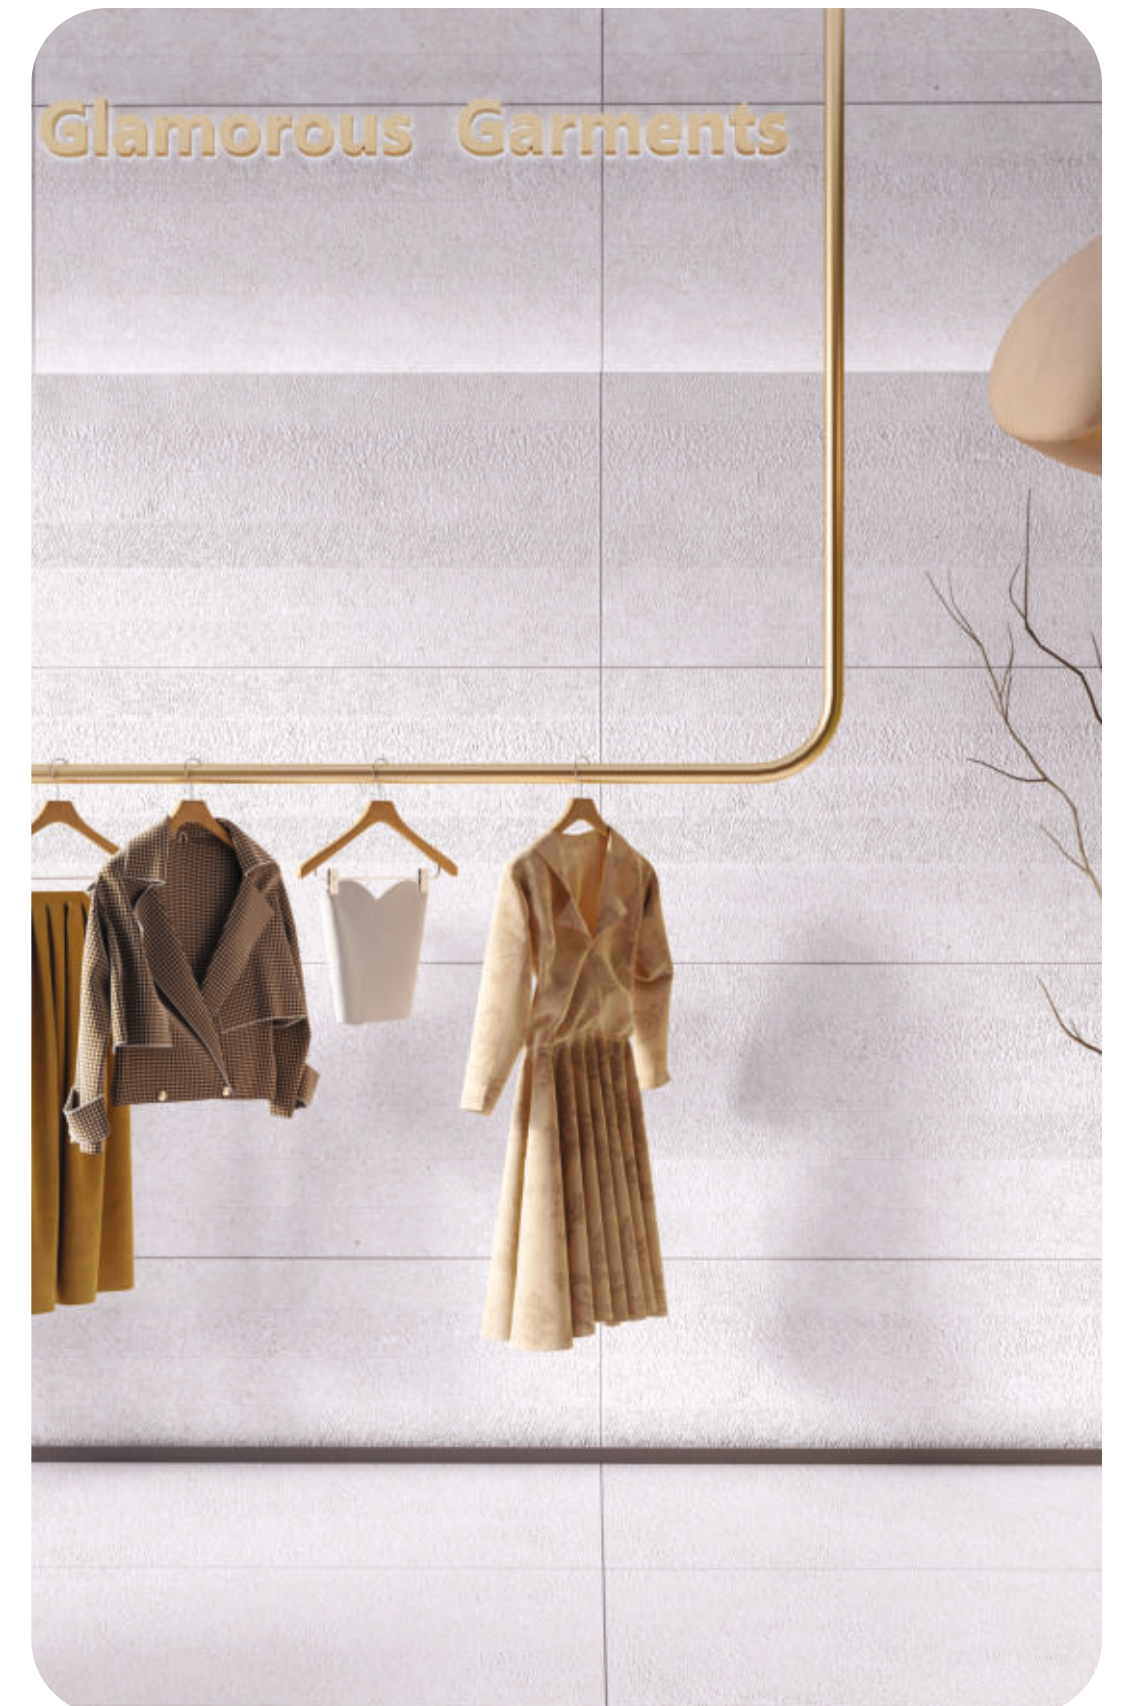

ARMO SNOW

Qutone / Oslo / 60x120cm