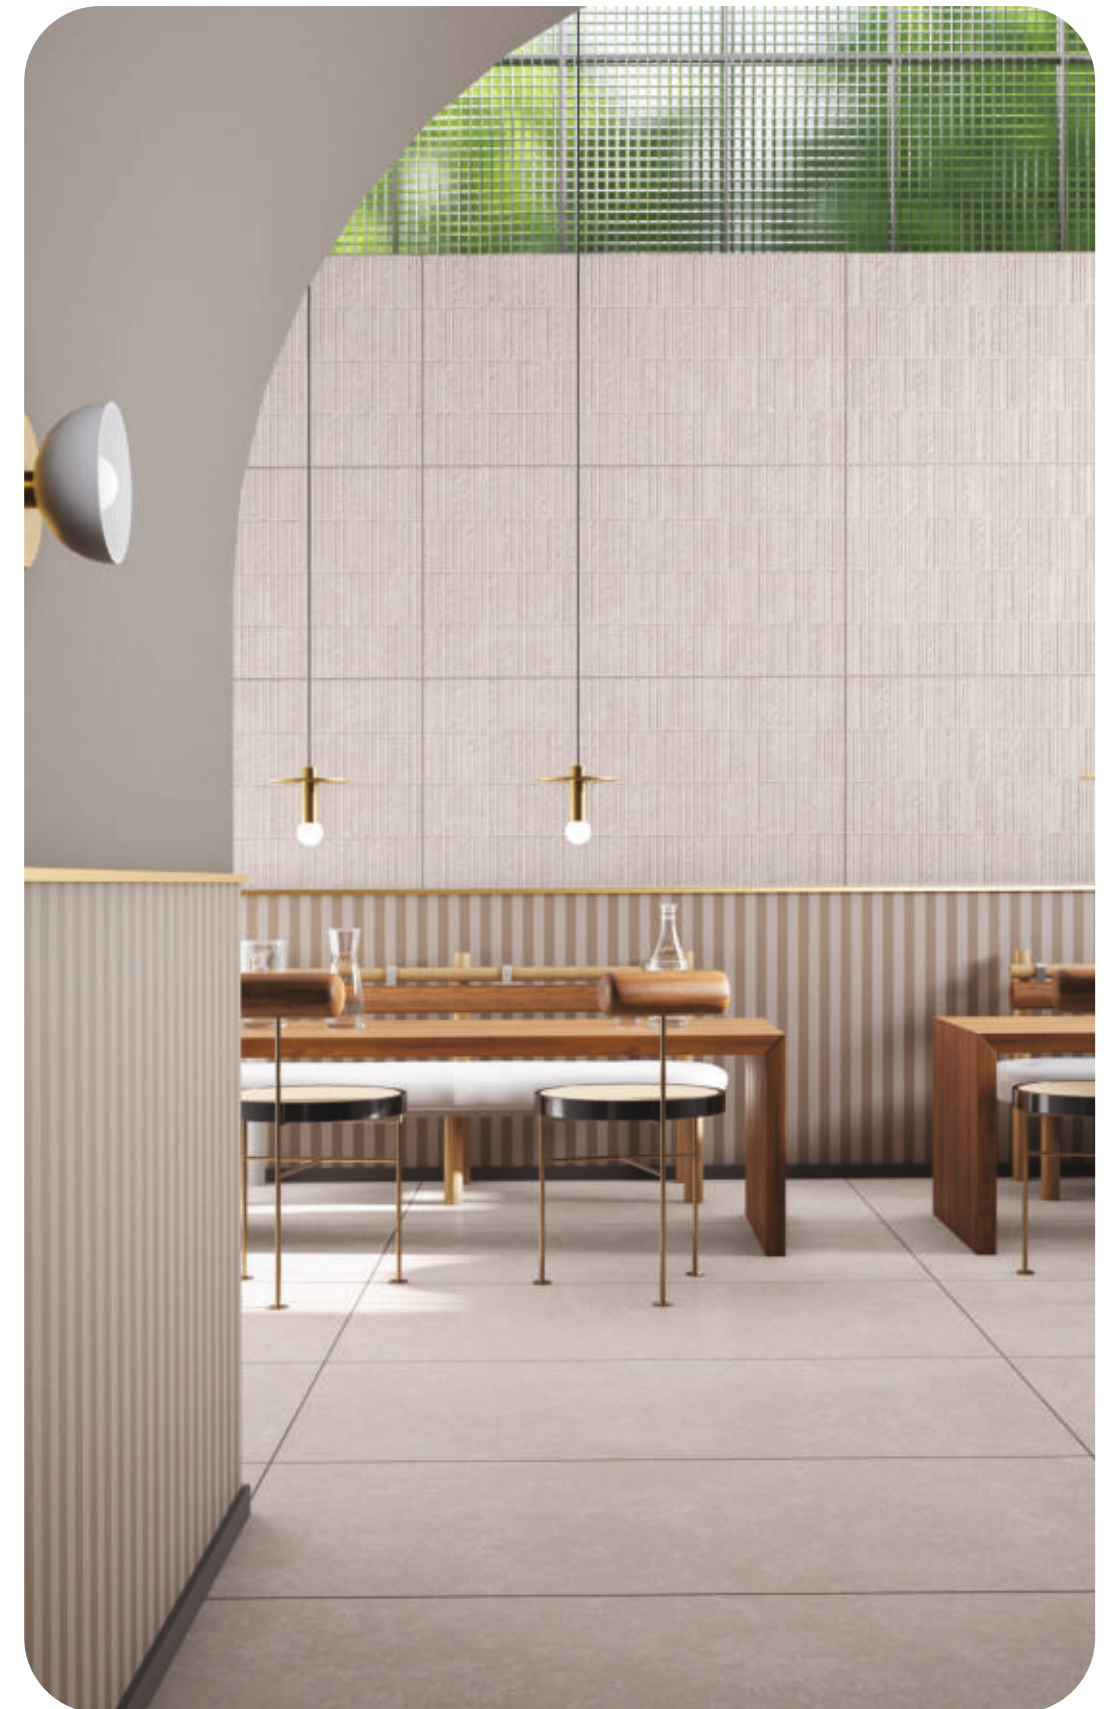

Art

Accent

Oslo

DAWN TAN

Qutone / Oslo / 60x120cm

TERRA BEIGE

Faces : 04

scan to view 360